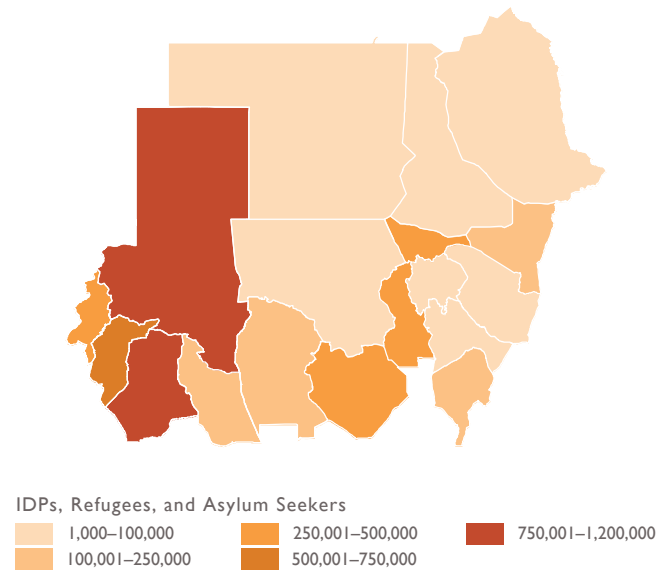

* Final sovereignty status of Abyei Area pending negotiations between South Sudan and Sudan.

South Sudan–Sudan boundary represents 1 January 1956 alignment; final alignment pending negotiations and demarcation.

Displaced People by State

Projected Food Security Outcomes, April–May 2023