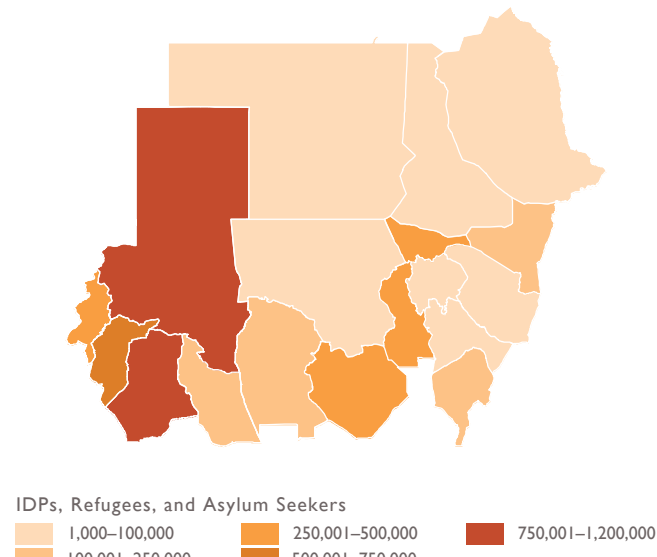

\* Final sovereignty status of Abyei Area pending negotiations between South Sudan and Sudan.

South Sudan–Sudan boundary represents 1 January 1956 alignment; final alignment pending negotiations and demarcation.

Displaced People by State

Projected Food Security Outcomes, April–May 2023