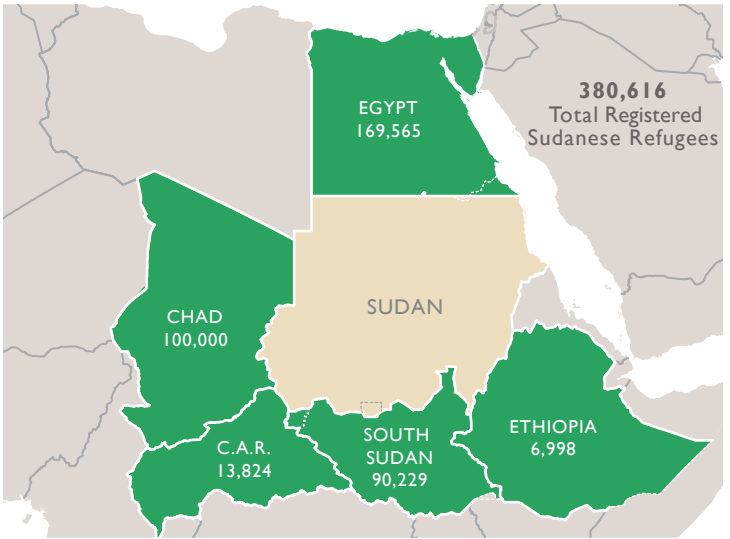

* Final sovereignty status of Abyei Area pending negotiations between South Sudan and Sudan.

South Sudan–Sudan boundary represents 1 January 1956 alignment; final alignment pending negotiations and demarcation.

Registered Sudanese Refugees In Neighboring Countries*

* Displacement figures per UNHCR as of 06/02/2023. Displacement estimates by other organization vary.

Sudan Regional Response Programs