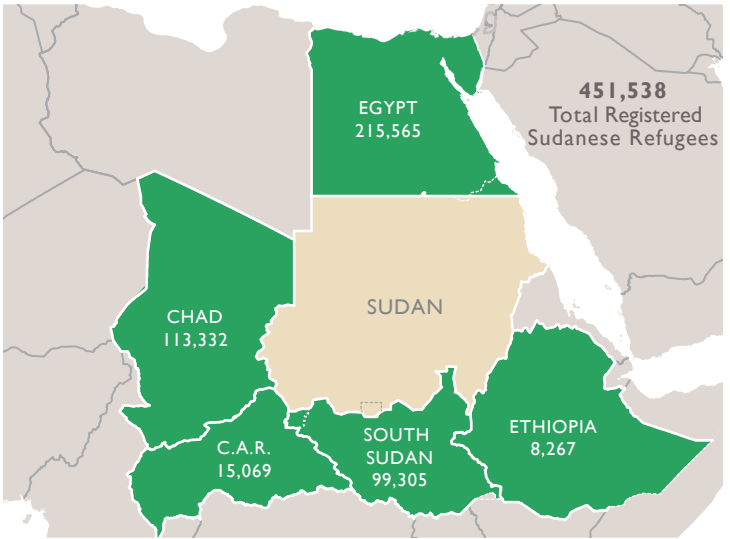

\* Final sovereignty status of Abyei Area pending negotiations between South Sudan and Sudan.

South Sudan–Sudan boundary represents 1 January 1956 alignment; final alignment pending negotiations and demarcation.

### Registered Sudanese Refugees In Neighboring Countries\*

\* Displacement figures per UNHCR as of 06/07/2023. Displacement estimates by other organization vary.