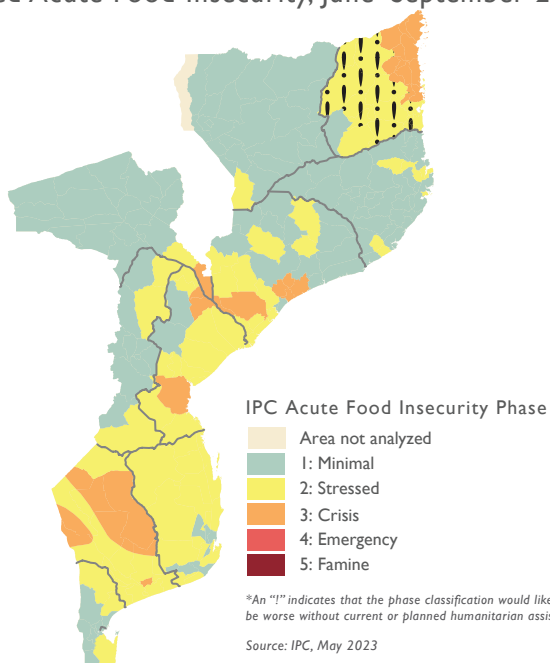

MOZAMBIQUE

USG Response to the Complex Emergency and Tropical Cyclone

Projected Acute Food Insecurity, June–September 2023

Internally Displaced Persons in Northern Mozambique