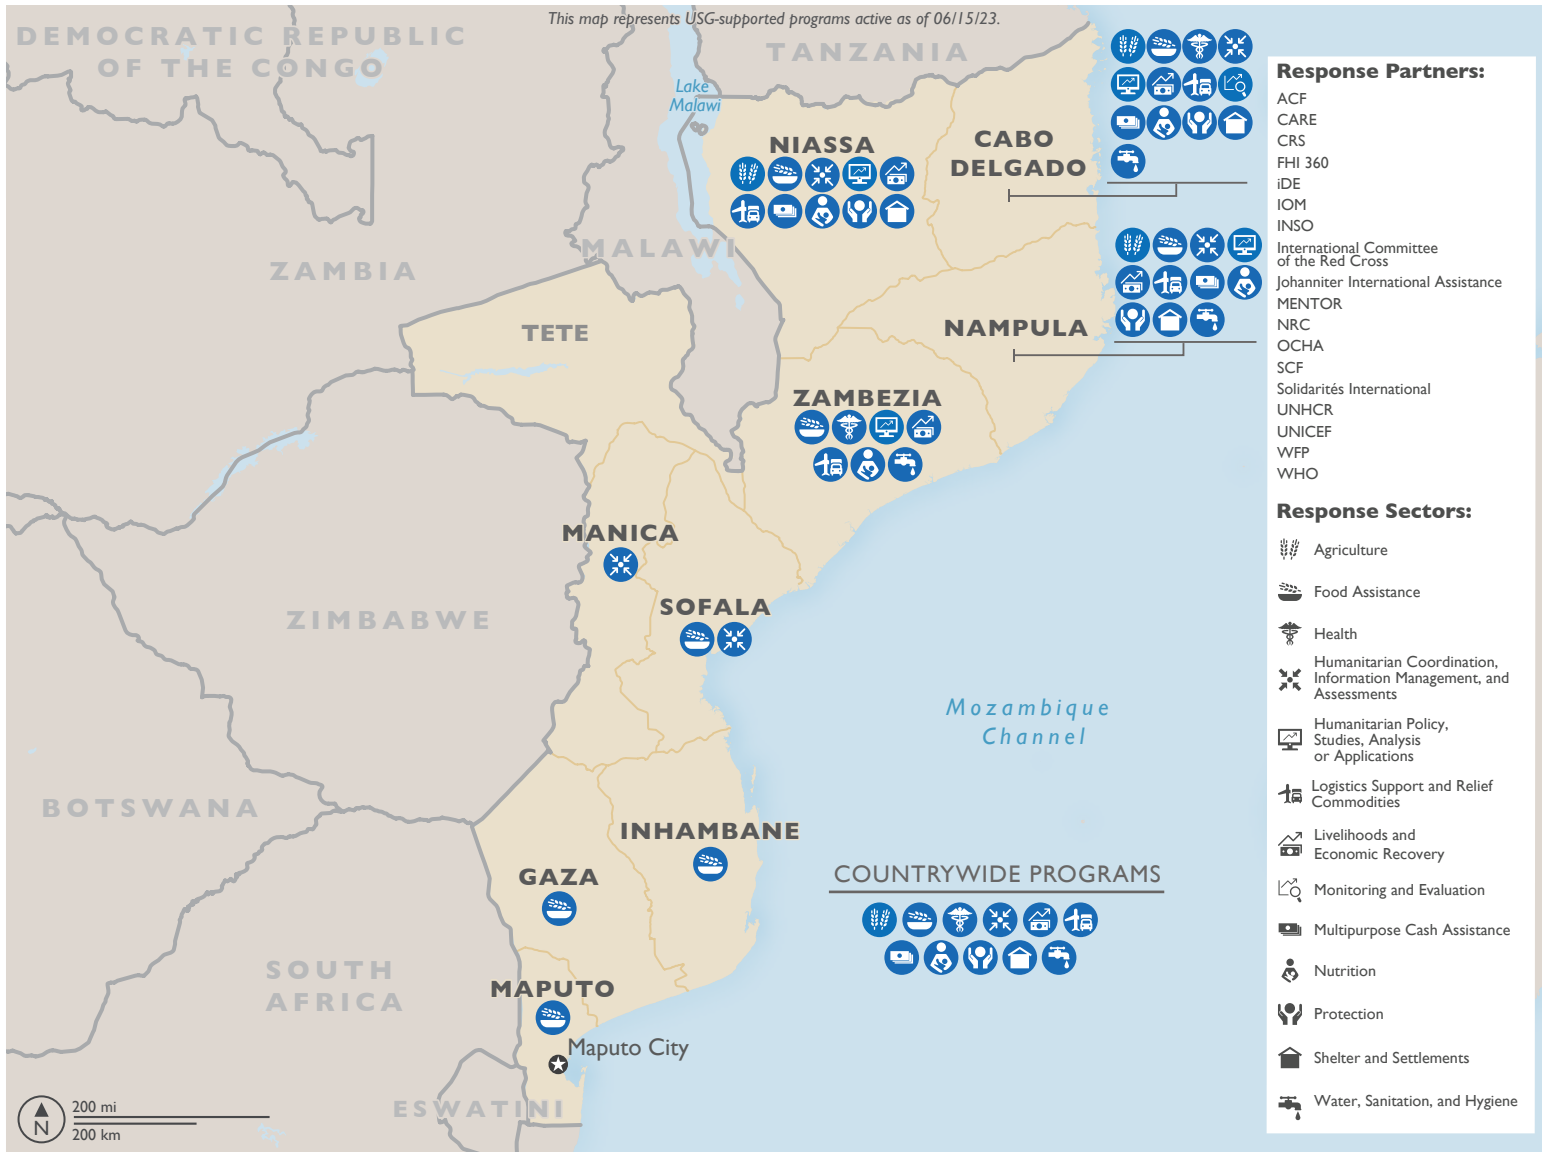

MOZAMBIQUE

USG Response to the Complex Emergency and Tropical Cyclone

Projected Acute Food Insecurity, June–September 2023

Internally Displaced Persons in Northern Mozambique