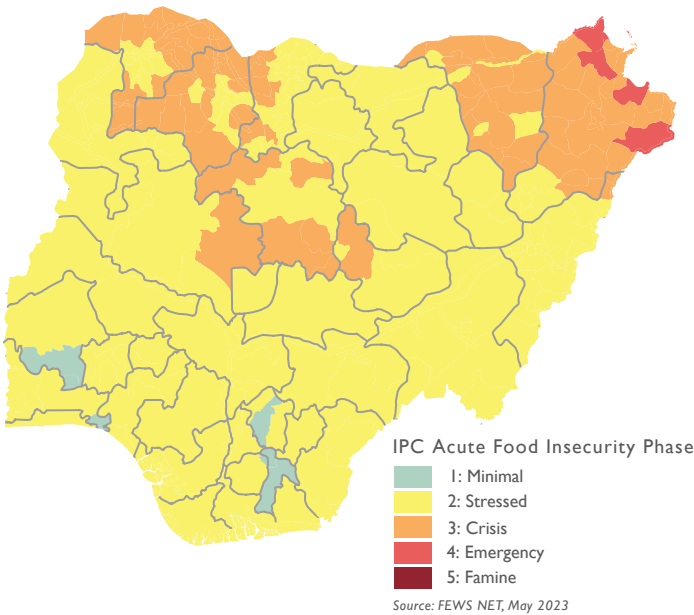

NIGERIA

USG Humanitarian Response to the Complex Emergency

COUNTRYWIDE PROGRAMS

This map represents USG-supported humanitarian programs active as of 06/15/23.

Projected Acute Food Insecurity, June-September 2023

Internally Displaced Persons as of April 2023