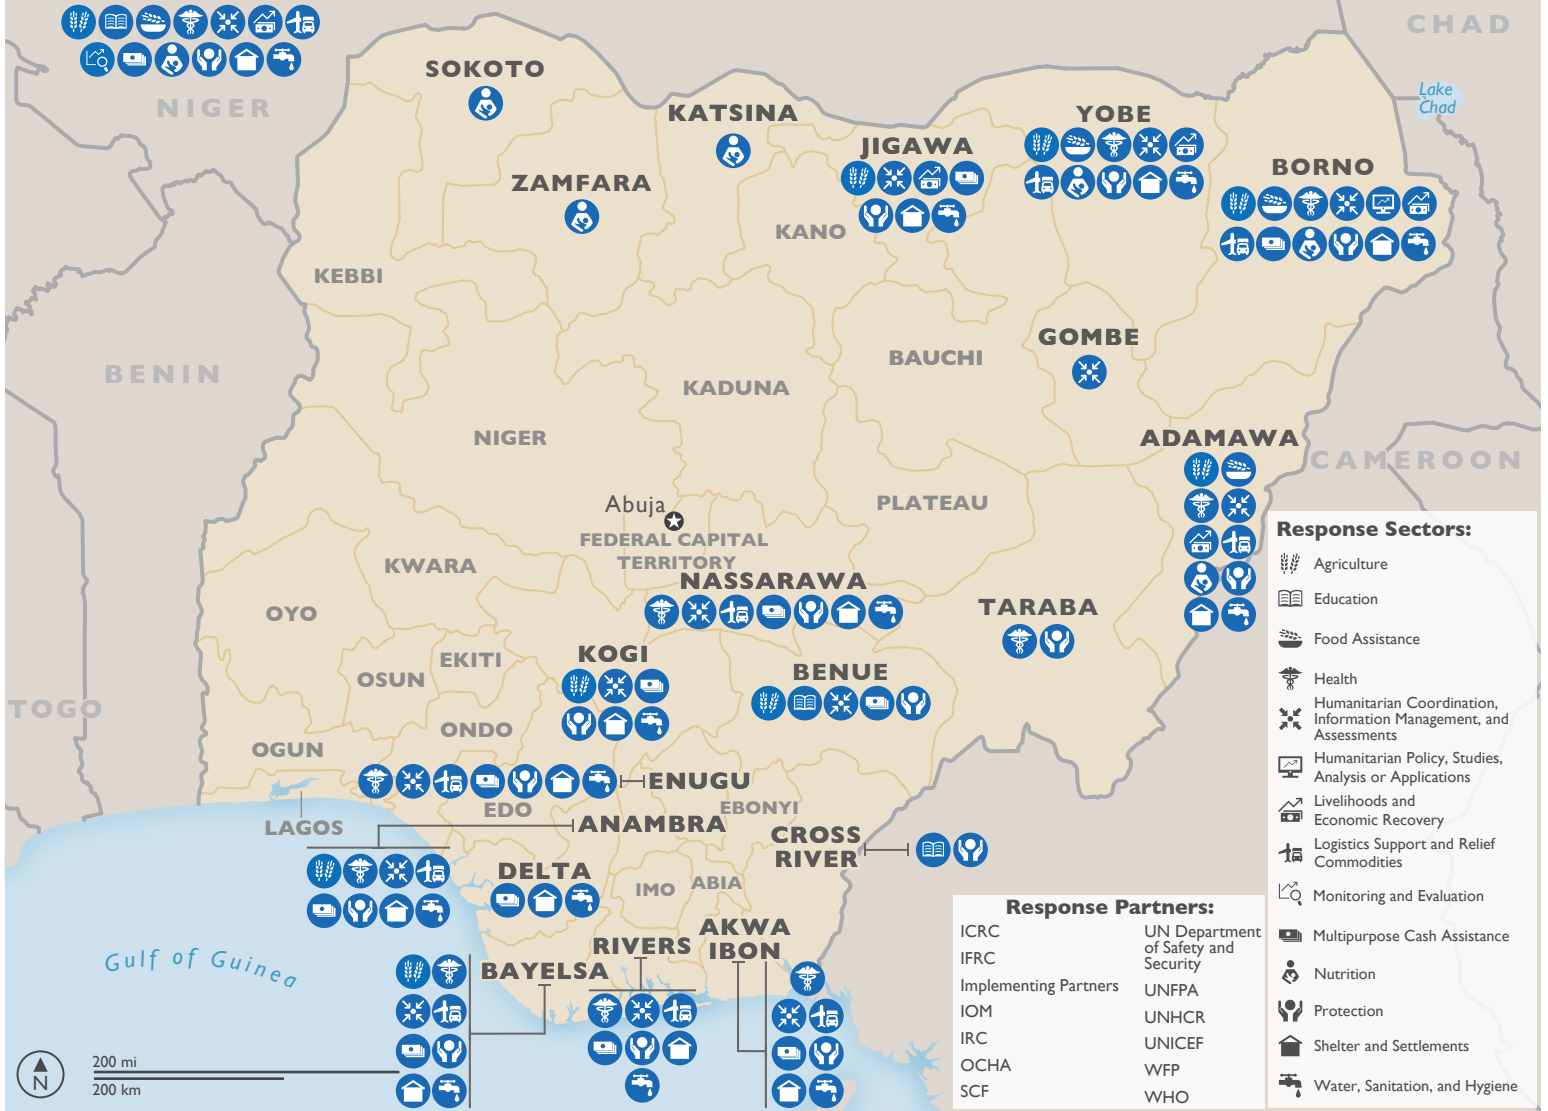

NIGERIA

USG Humanitarian Response to the Complex Emergency

COUNTRYWIDE PROGRAMS

This map represents USG-supported humanitarian programs active as of 06/15/23.

Projected Acute Food Insecurity, June-September 2023

Internally Displaced Persons as of April 2023