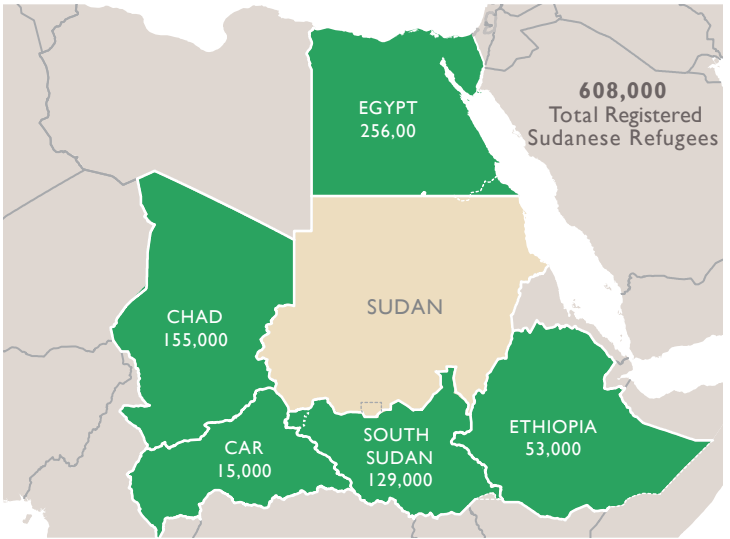

\* Final sovereignty status of Abyei Area pending negotiations between South Sudan and Sudan.

South Sudan-Sudan boundary represents January 1, 1956 alignment; final alignment pending negotiations and demarcation.

### Registered Sudanese Refugees In Neighboring Countries\*

\* Displacement figures per IOM & UNHCR as of 06/21/2023