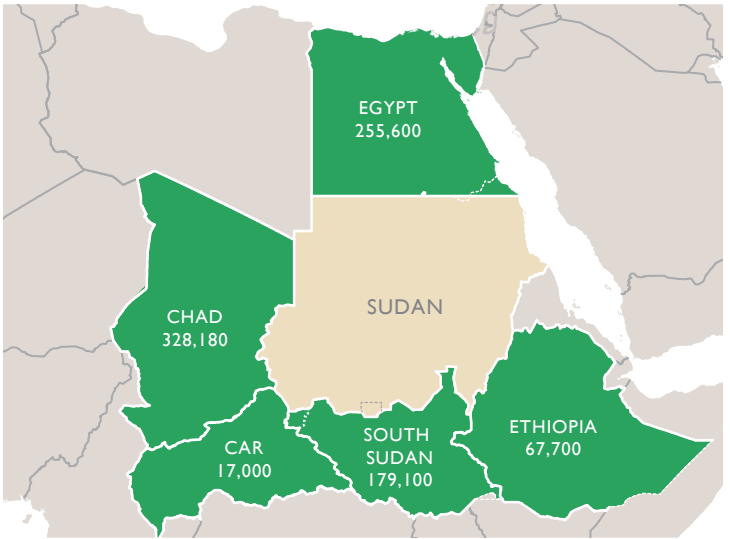

* Final sovereignty status of Abyei Area pending negotiations between South Sudan and Sudan.

South Sudan-Sudan boundary represents January 1, 1956 alignment; final alignment pending negotiations and demarcation.

New Arrivals from Sudan in Neighboring Countries*

* Displacement figures per UNHCR for CAR; UNHCR for Chad; IOM & UNHCR for Egypt; IOM for Ethiopia; IOM & UNHCR for South Sudan as of 07/17/2023

Sudan Regional Response Programs