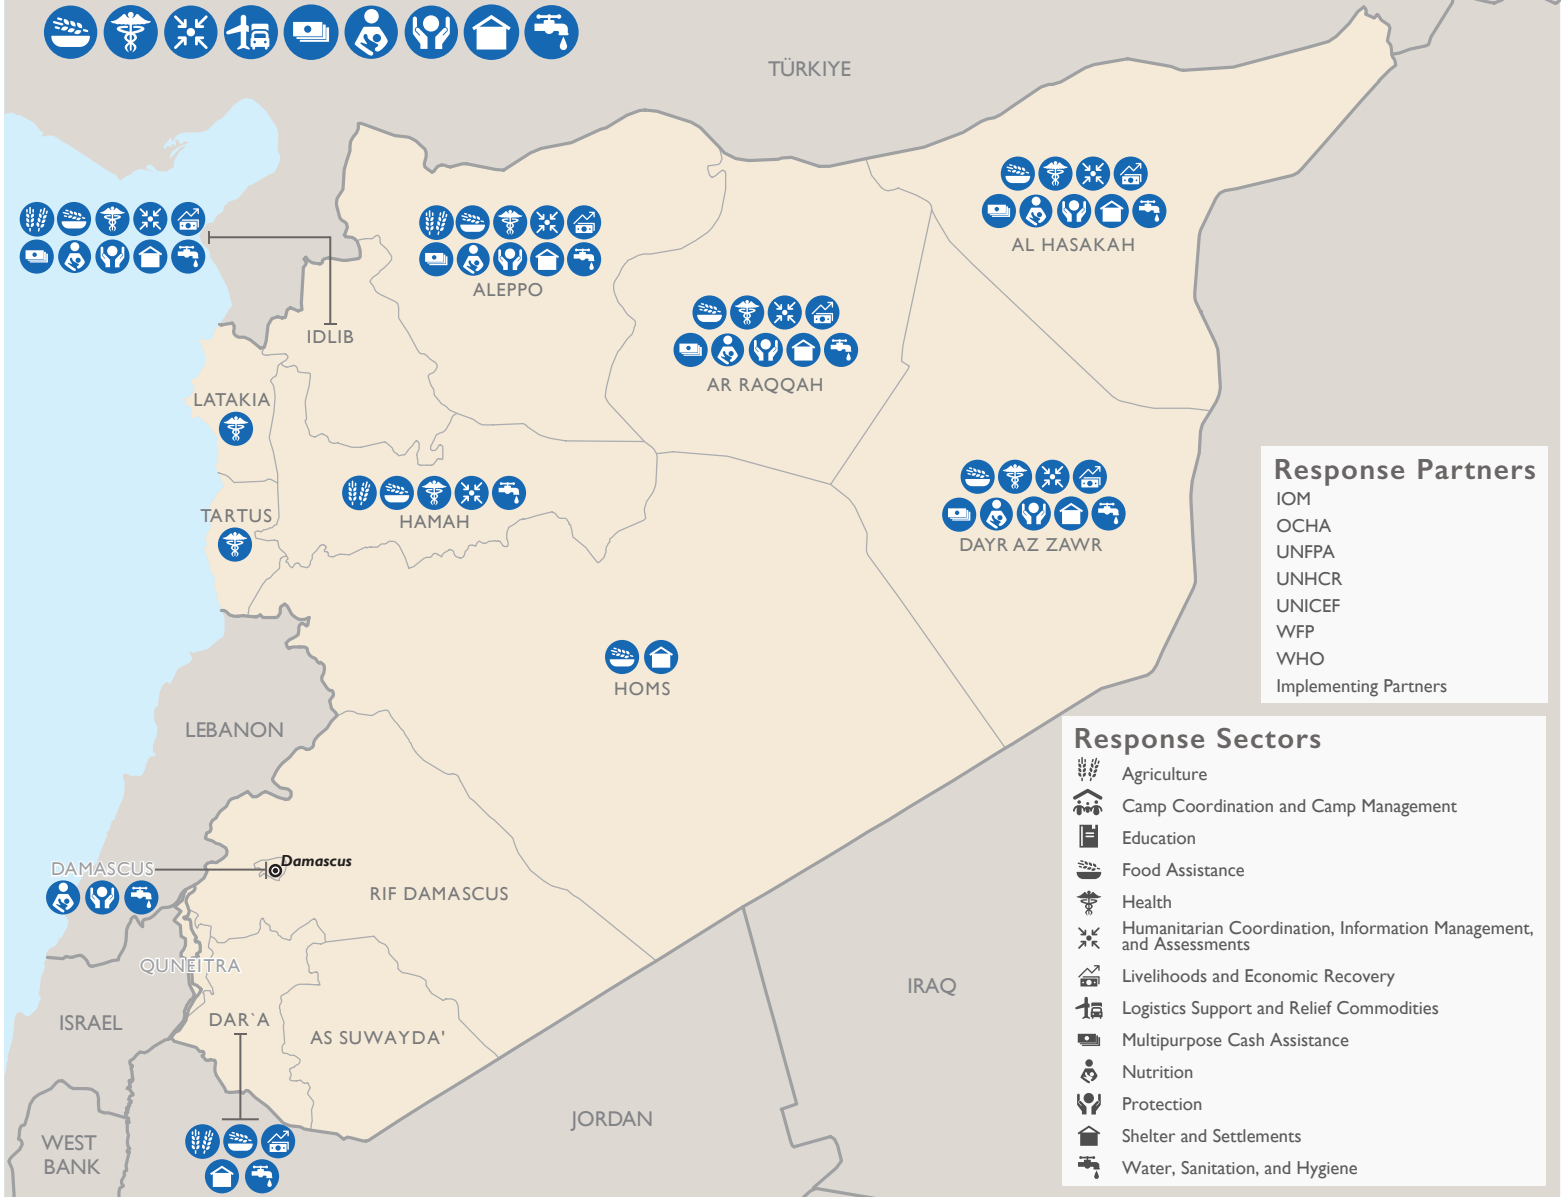

### SYRIA COUNTRYWIDE PROGRAMS

*This map represents USG-supported humanitarian programs active as of 08/16/23.*

*Partner activities are contingent upon access to conflict-affected areas and security concerns.*

### Registered Syrian Refugees In Neighboring Countries

### Syria Regional Response Programs