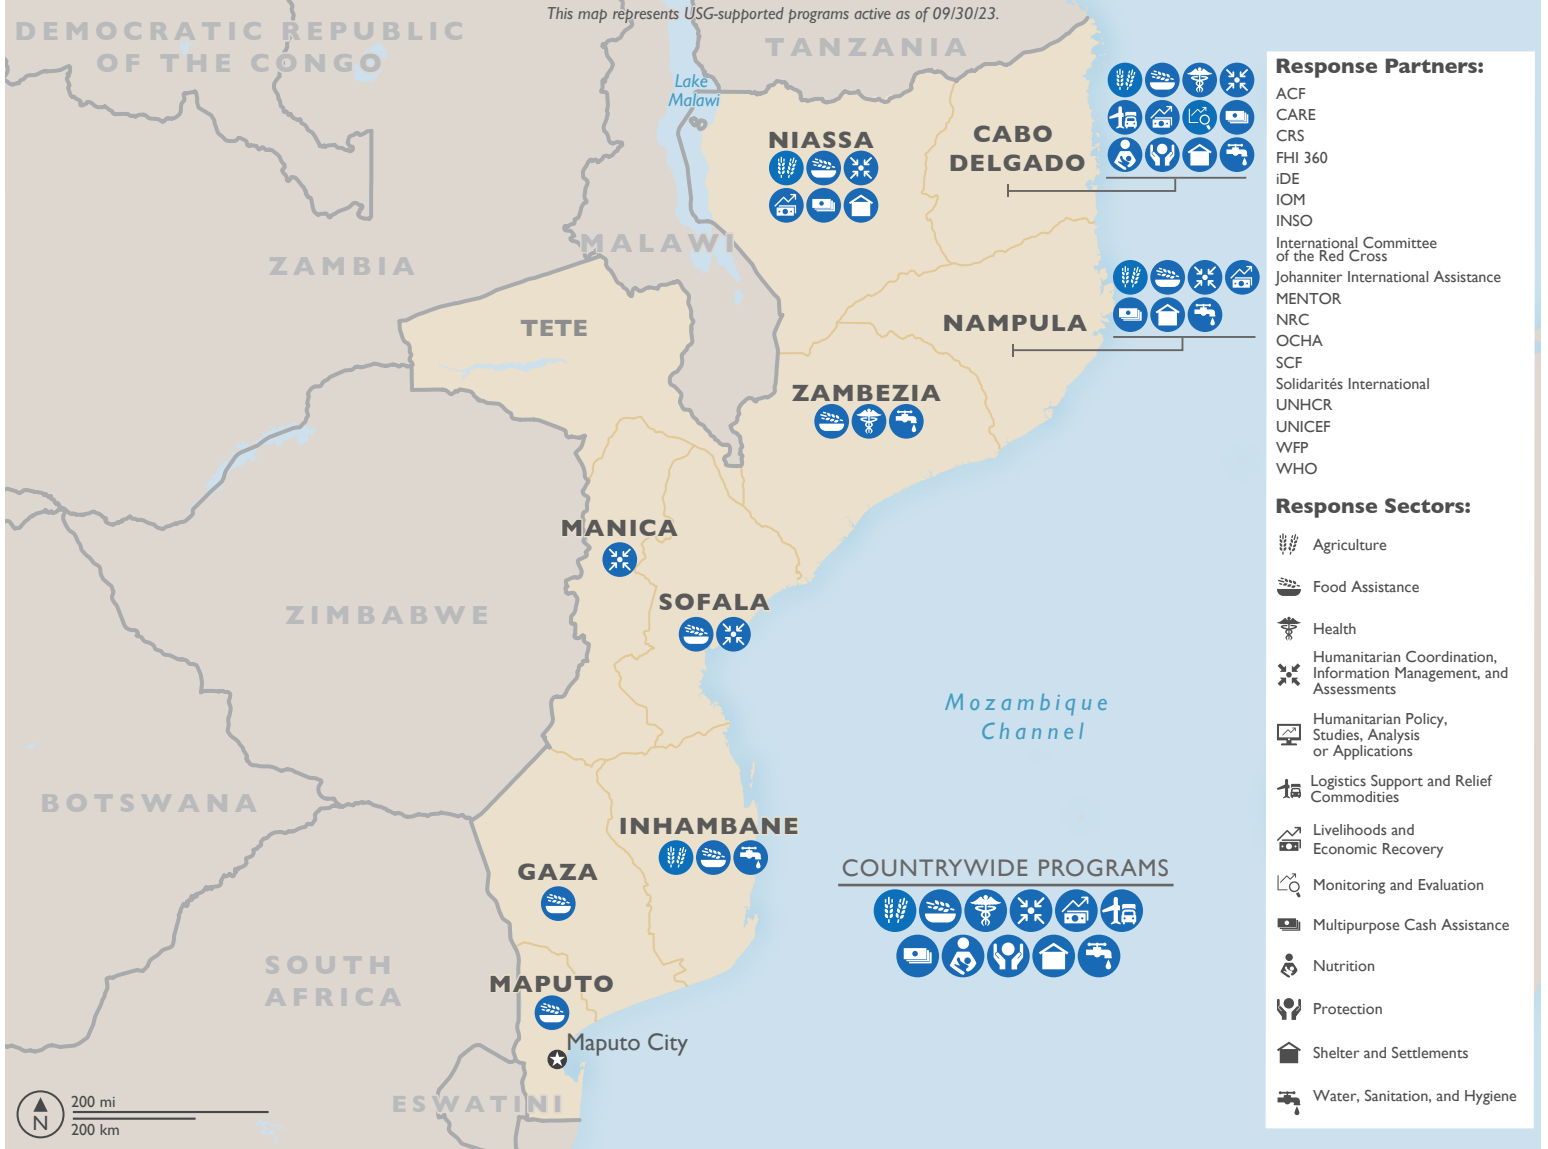

MOZAMBIQUE

USG Response to the Complex Emergency and Tropical Cyclone

This map represents USG-supported programs active as of 09/30/23.

Projected Acute Food Insecurity, June–September 2023

Internally Displaced Persons in Northern Mozambique