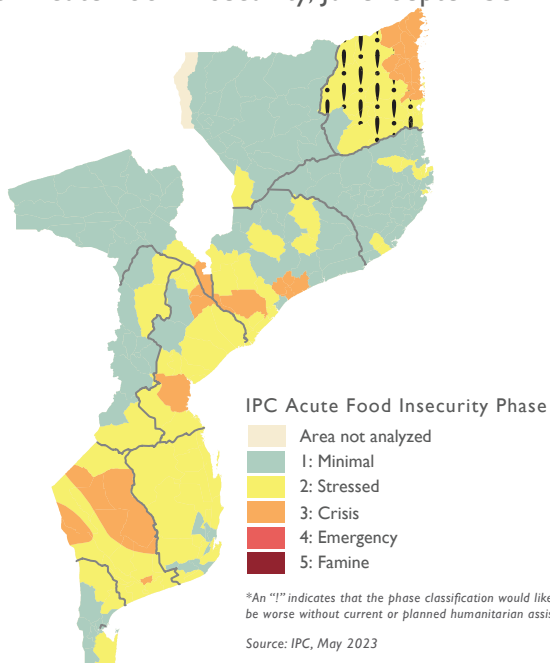

MOZAMBIQUE

USG Response to the Complex Emergency and Tropical Cyclone

This map represents USG-supported programs active as of 09/30/23.

Projected Acute Food Insecurity, June–September 2023

Internally Displaced Persons in Northern Mozambique