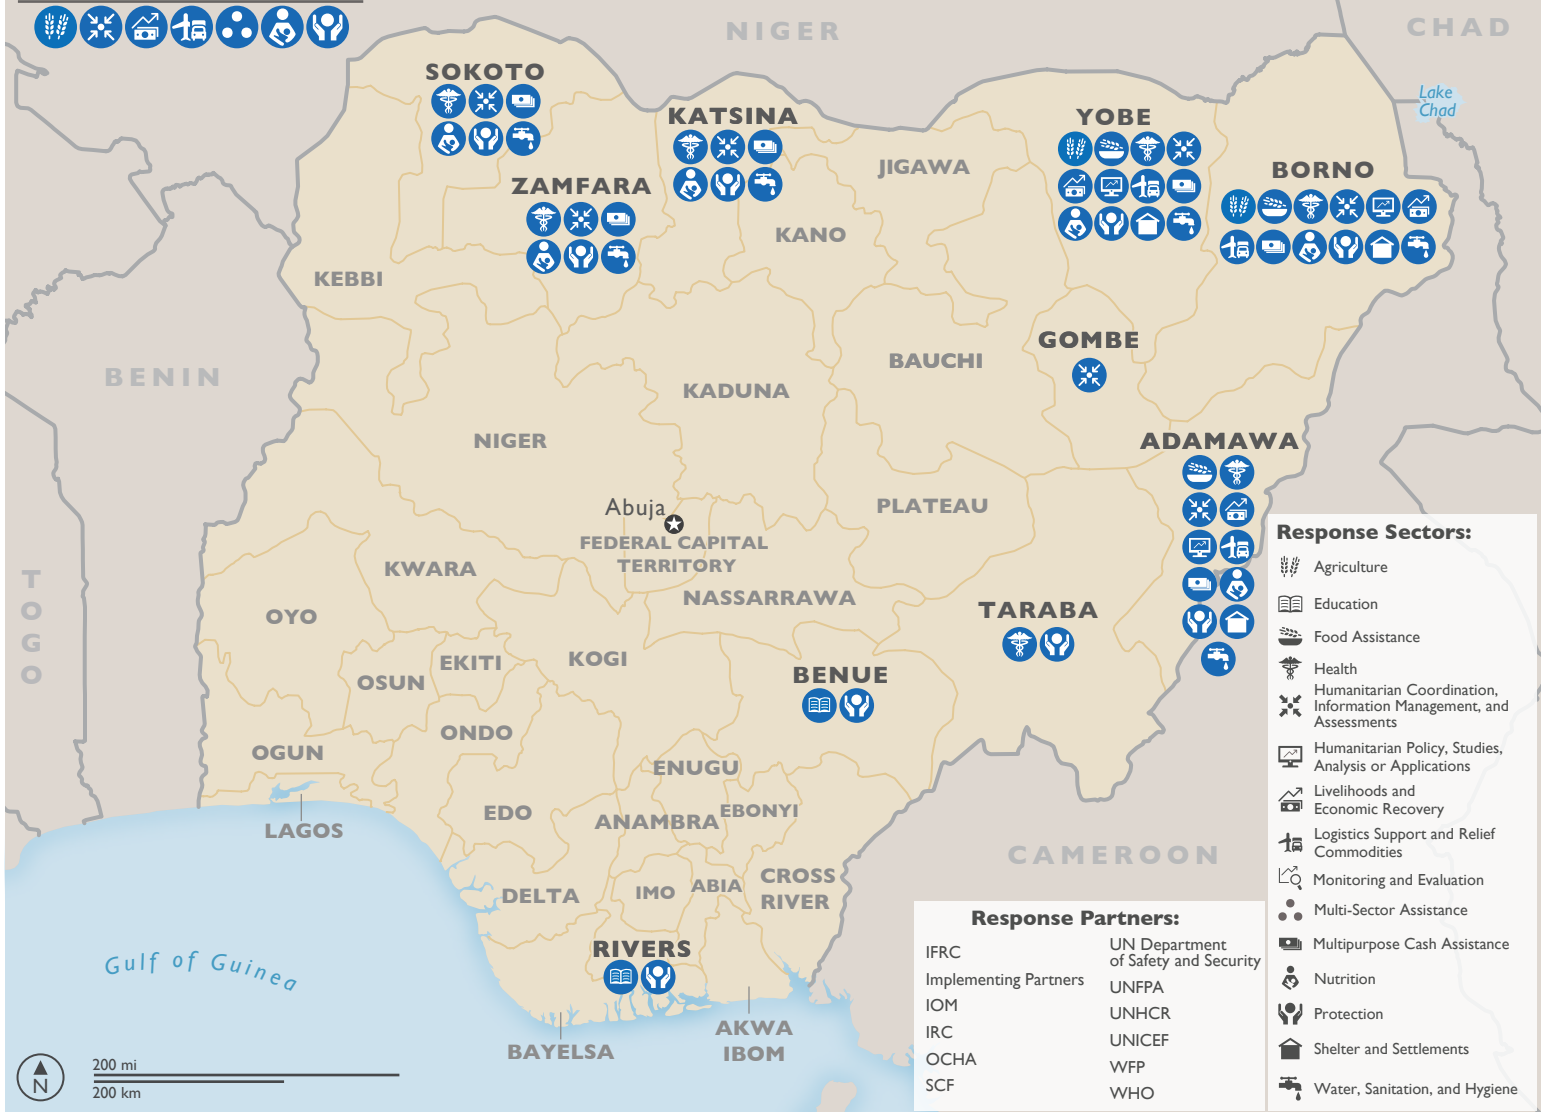

NIGERIA

USG Humanitarian Response to the Complex Emergency

COUNTRYWIDE PROGRAMS

This map represents USG-supported humanitarian programs active as of 09/30/23.

Projected Acute Food Insecurity, October 2023–January 2024

Source: FEWS NET, September 2023

Internally Displaced Persons as of August 31, 2023

Source: UNHCR, September 2023