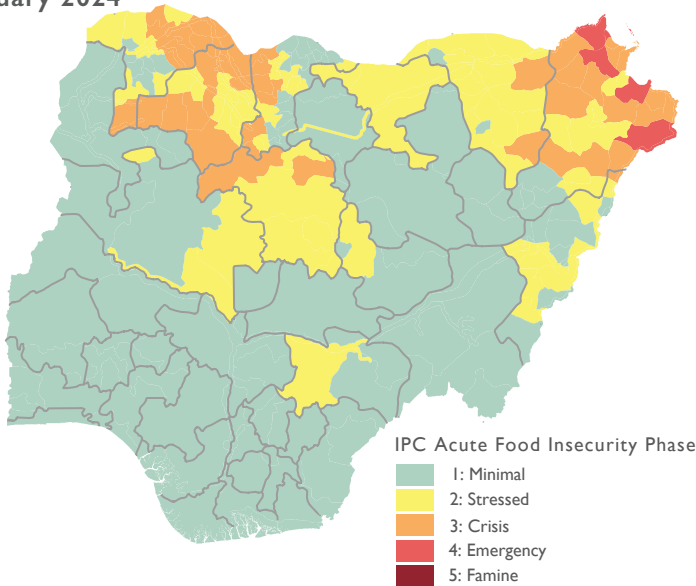

NIGERIA

USG Humanitarian Response to the Complex Emergency

COUNTRYWIDE PROGRAMS

This map represents USG-supported humanitarian programs active as of 09/30/23.

Projected Acute Food Insecurity, October 2023–January 2024

Source: FEWS NET, September 2023

Internally Displaced Persons as of August 31, 2023

Source: UNHCR, September 2023