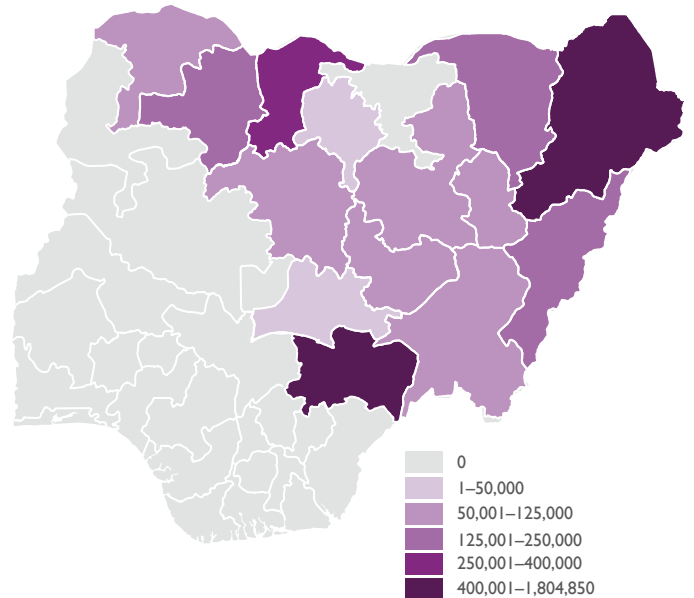

NIGERIA

USG Humanitarian Response to the Complex Emergency

COUNTRYWIDE PROGRAMS

This map represents USG-supported humanitarian programs active as of 09/30/23.

Projected Acute Food Insecurity, October 2023–January 2024

Source: FEWS NET, September 2023

Internally Displaced Persons as of August 31, 2023

Source: UNHCR, September 2023