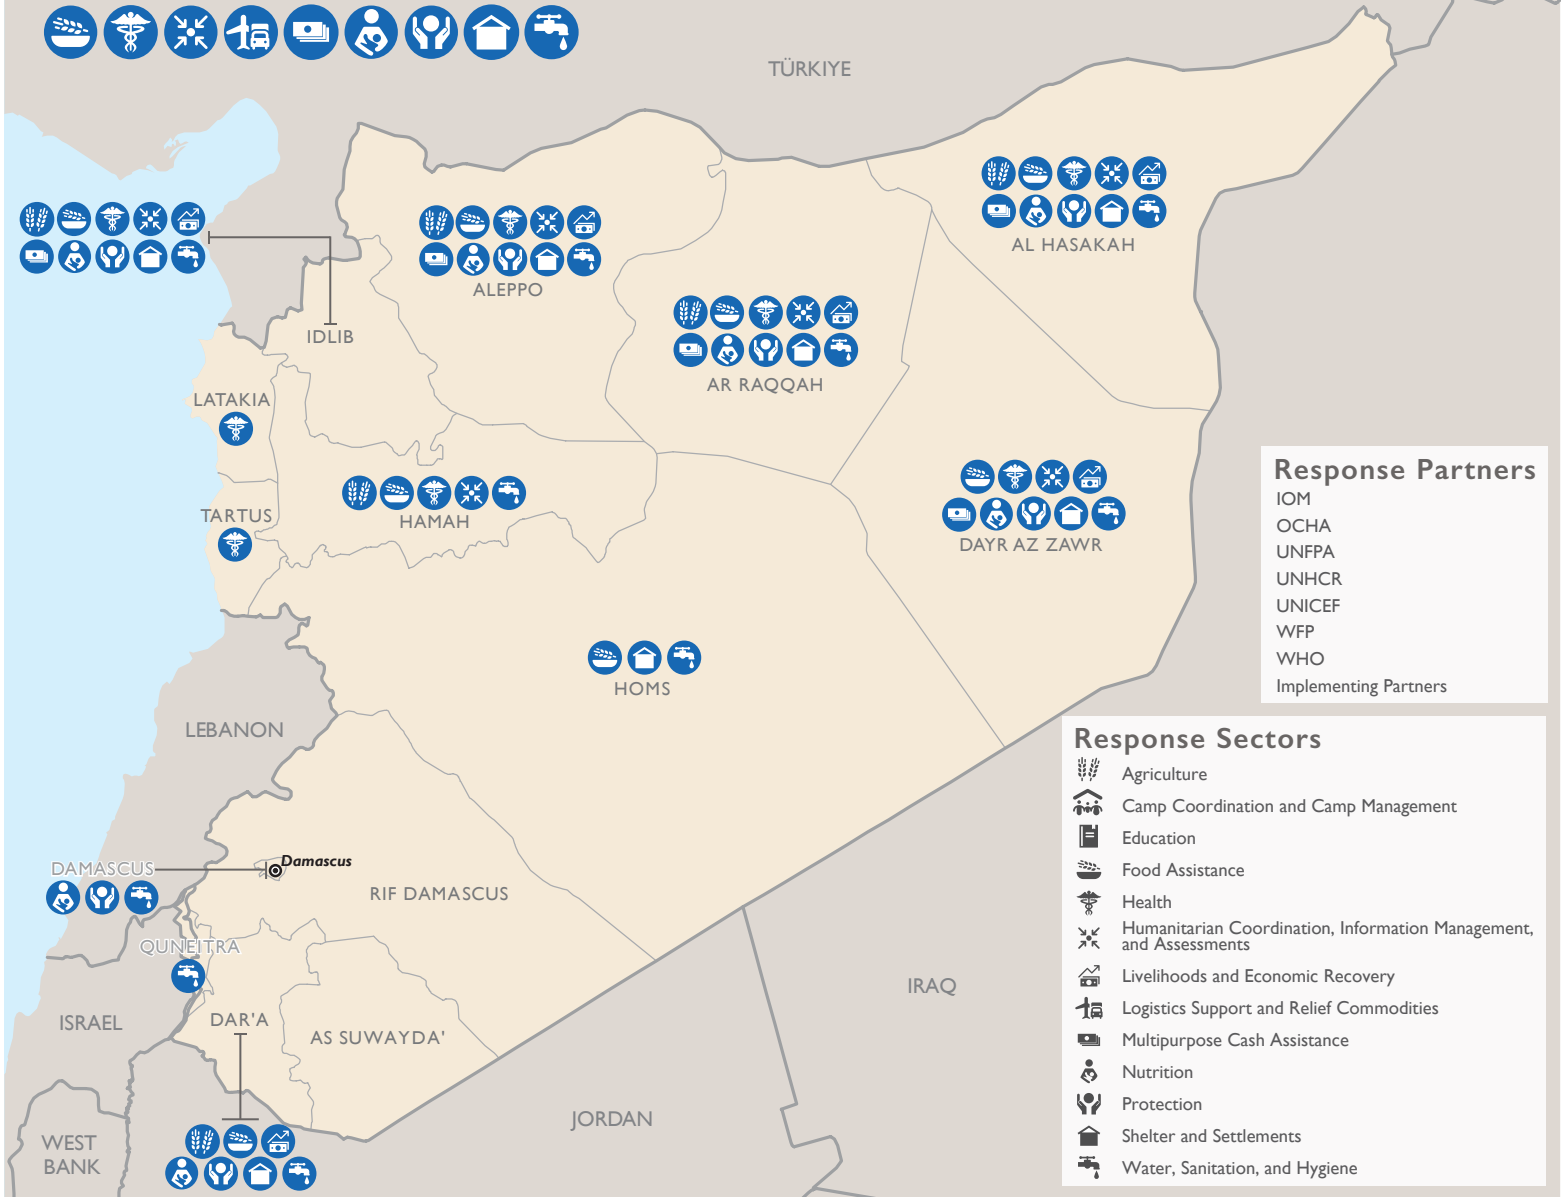

SYRIA COUNTRYWIDE PROGRAMS

This map represents USG-supported humanitarian programs active as of 09/30/23.

Partner activities are contingent upon access to conflict-affected areas and security concerns.

Registered Syrian Refugees In Neighboring Countries

Syria Regional Response Programs