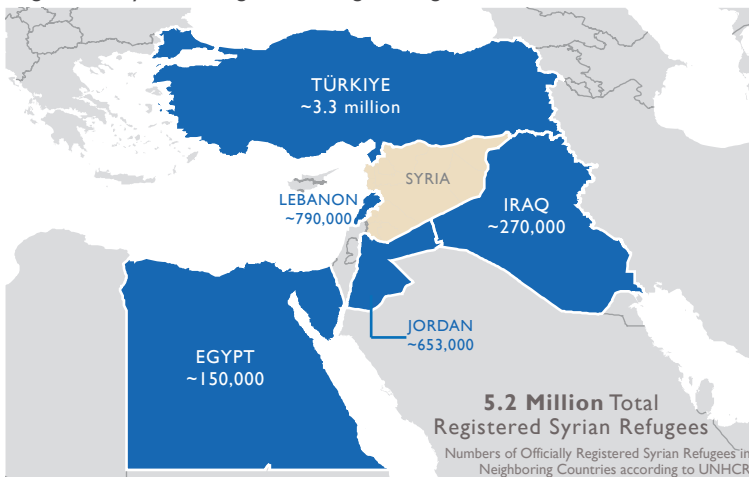

SYRIA COUNTRYWIDE PROGRAMS

This map represents USG-supported humanitarian programs active as of 09/30/23.

Partner activities are contingent upon access to conflict-affected areas and security concerns.

Registered Syrian Refugees In Neighboring Countries

Syria Regional Response Programs