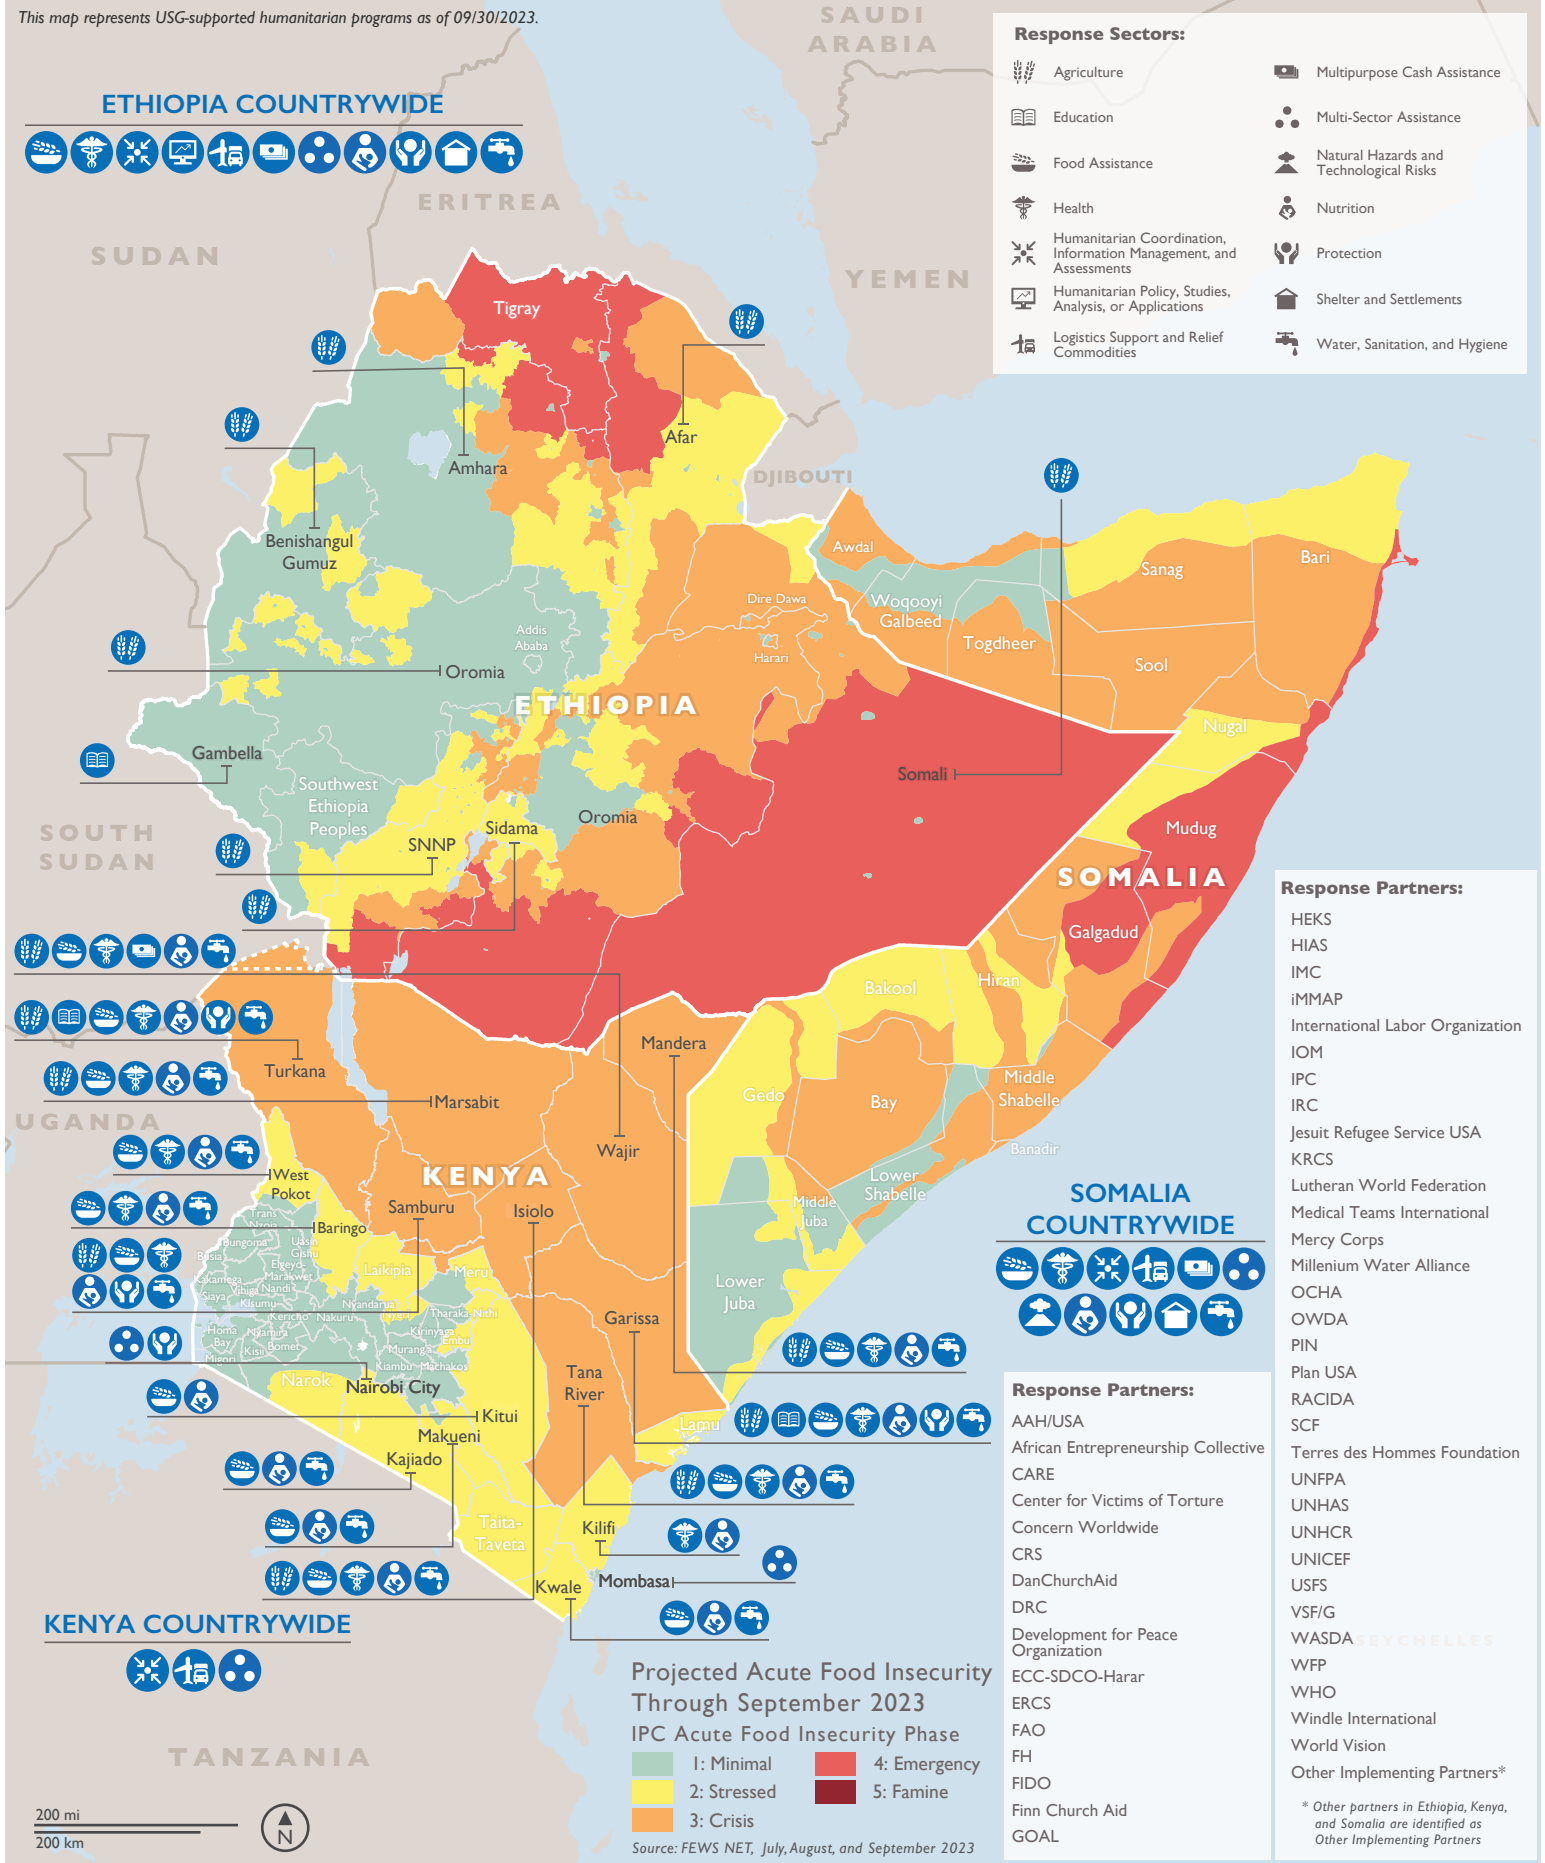

HORN OF AFRICA

USG Humanitarian Response to the Complex Emergency

This map represents USG-supported humanitarian programs as of 09/30/2023.

200 mi
200 km