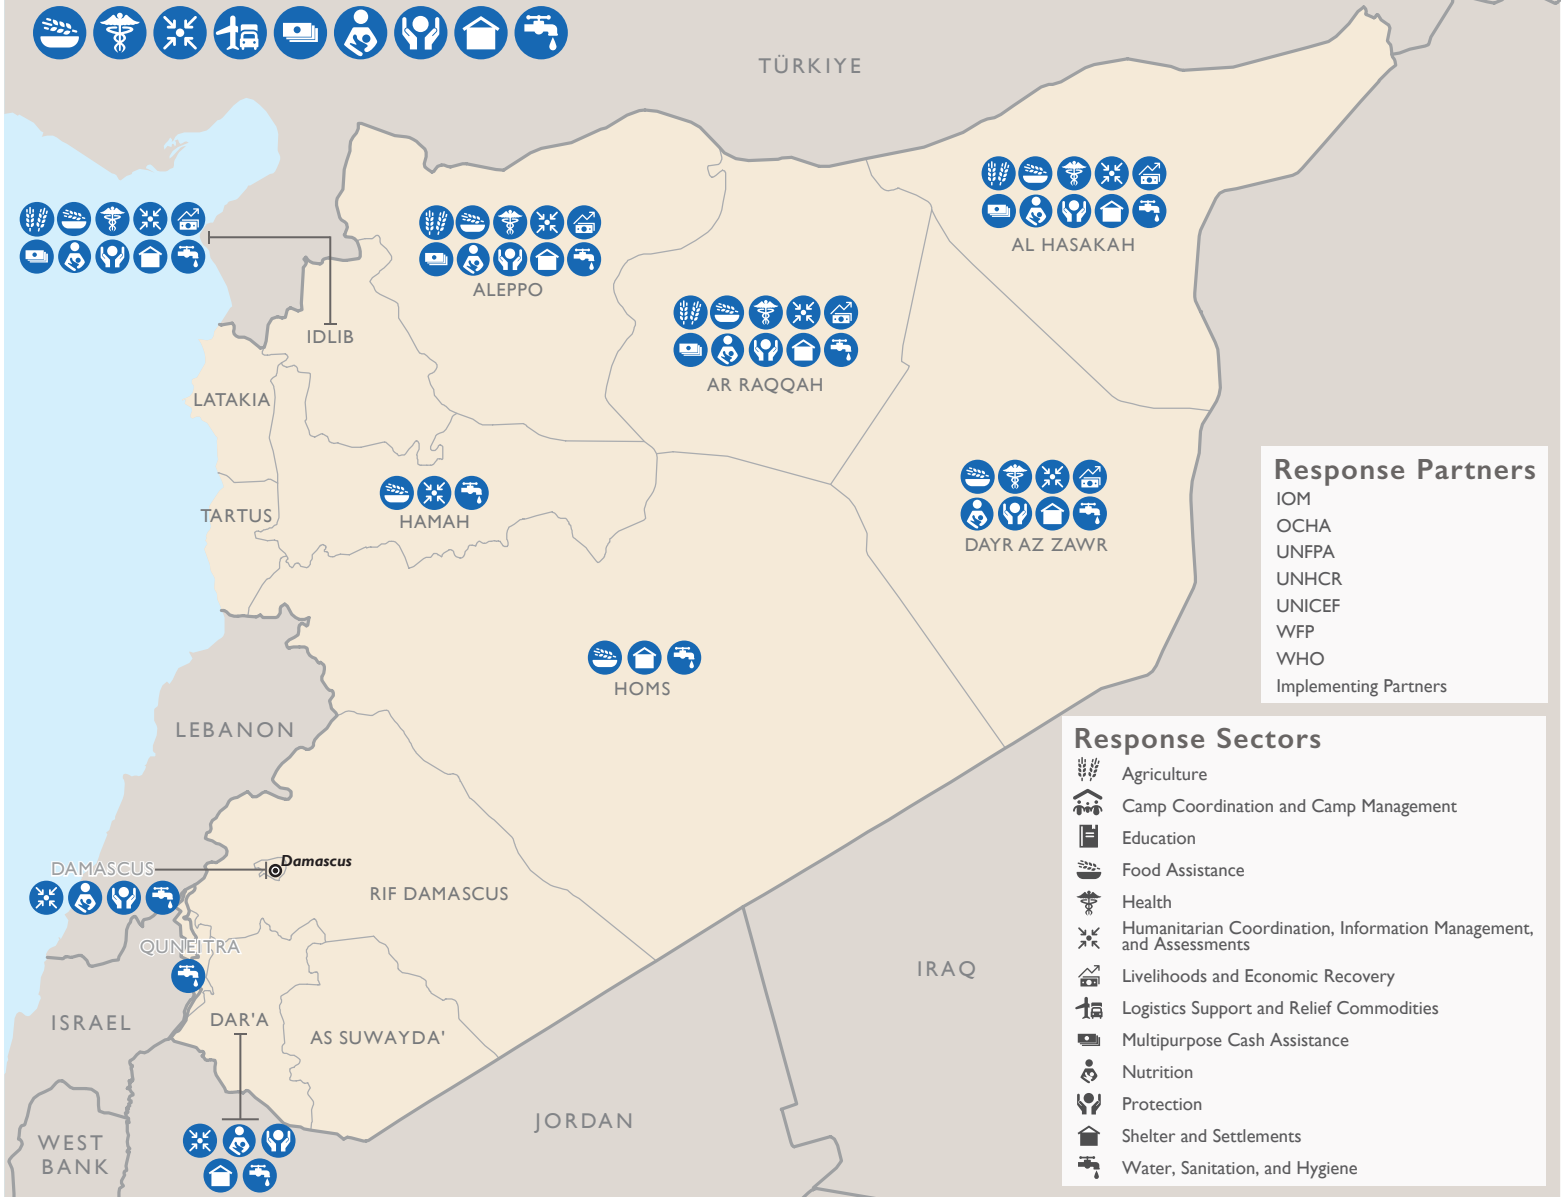

SYRIA COUNTRYWIDE PROGRAMS

This map represents USG-supported humanitarian programs active as of 01/10/24.

Partner activities are contingent upon access to conflict-affected areas and security concerns.

Registered Syrian Refugees In Neighboring Countries

Syria Regional Response Programs