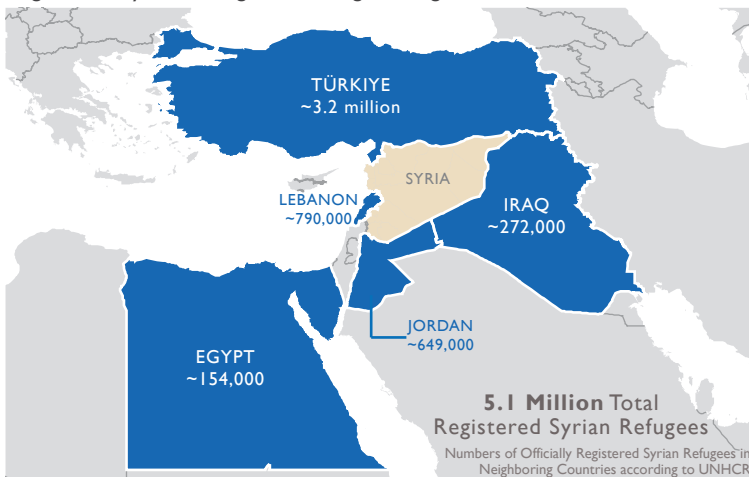

SYRIA COUNTRYWIDE PROGRAMS

This map represents USG-supported humanitarian programs active as of 01/10/24.

Partner activities are contingent upon access to conflict-affected areas and security concerns.

Registered Syrian Refugees In Neighboring Countries

Syria Regional Response Programs