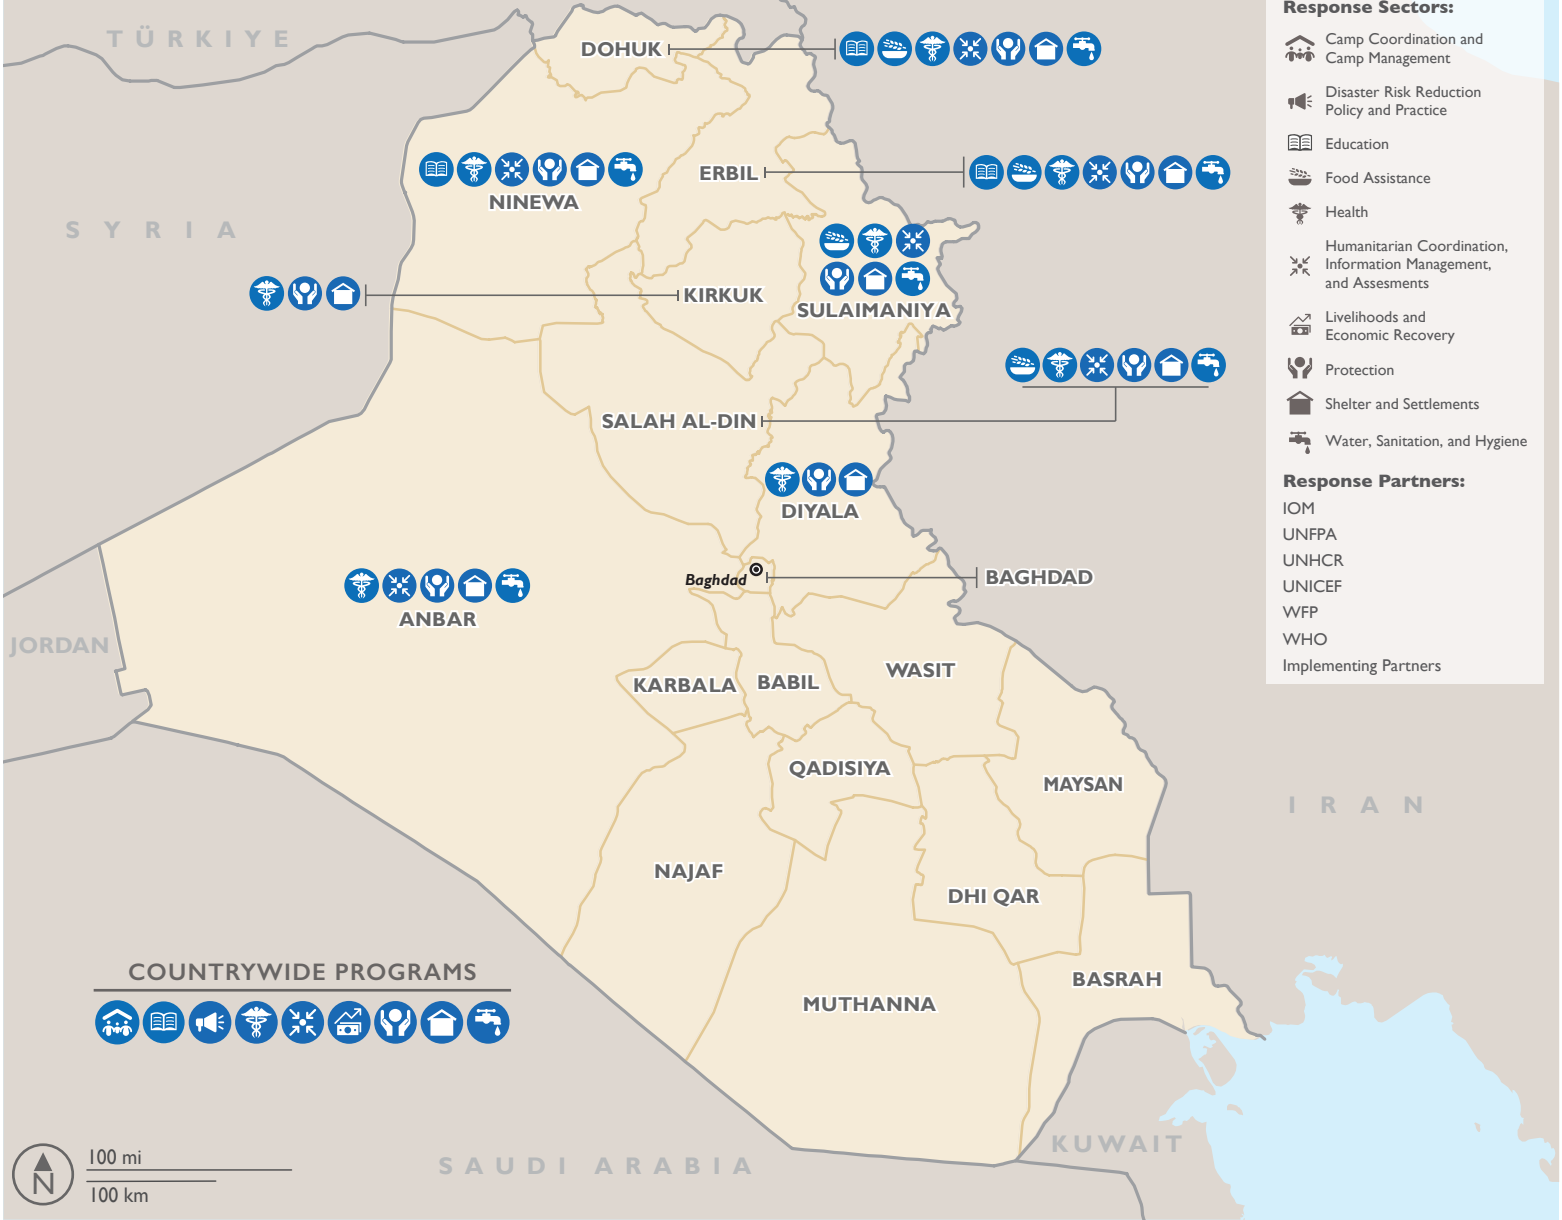

This map represents USG-supported humanitarian programs active as of 01/22/2024.

Internally Displaced Persons

Iraq Regional Response Programs