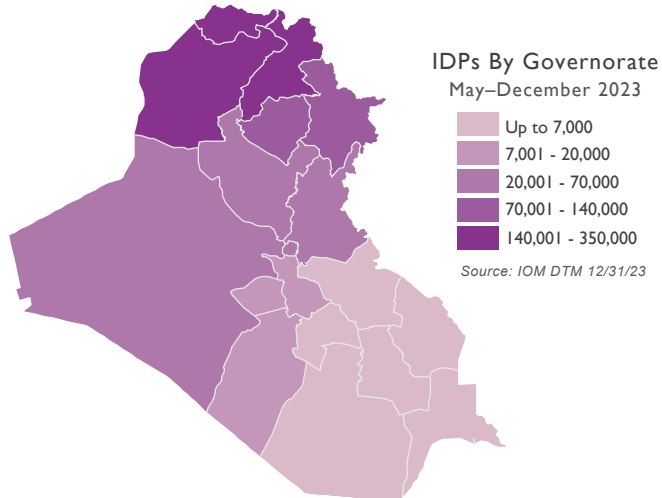

This map represents USG-supported humanitarian programs active as of 01/22/2024.

Internally Displaced Persons

Iraq Regional Response Programs