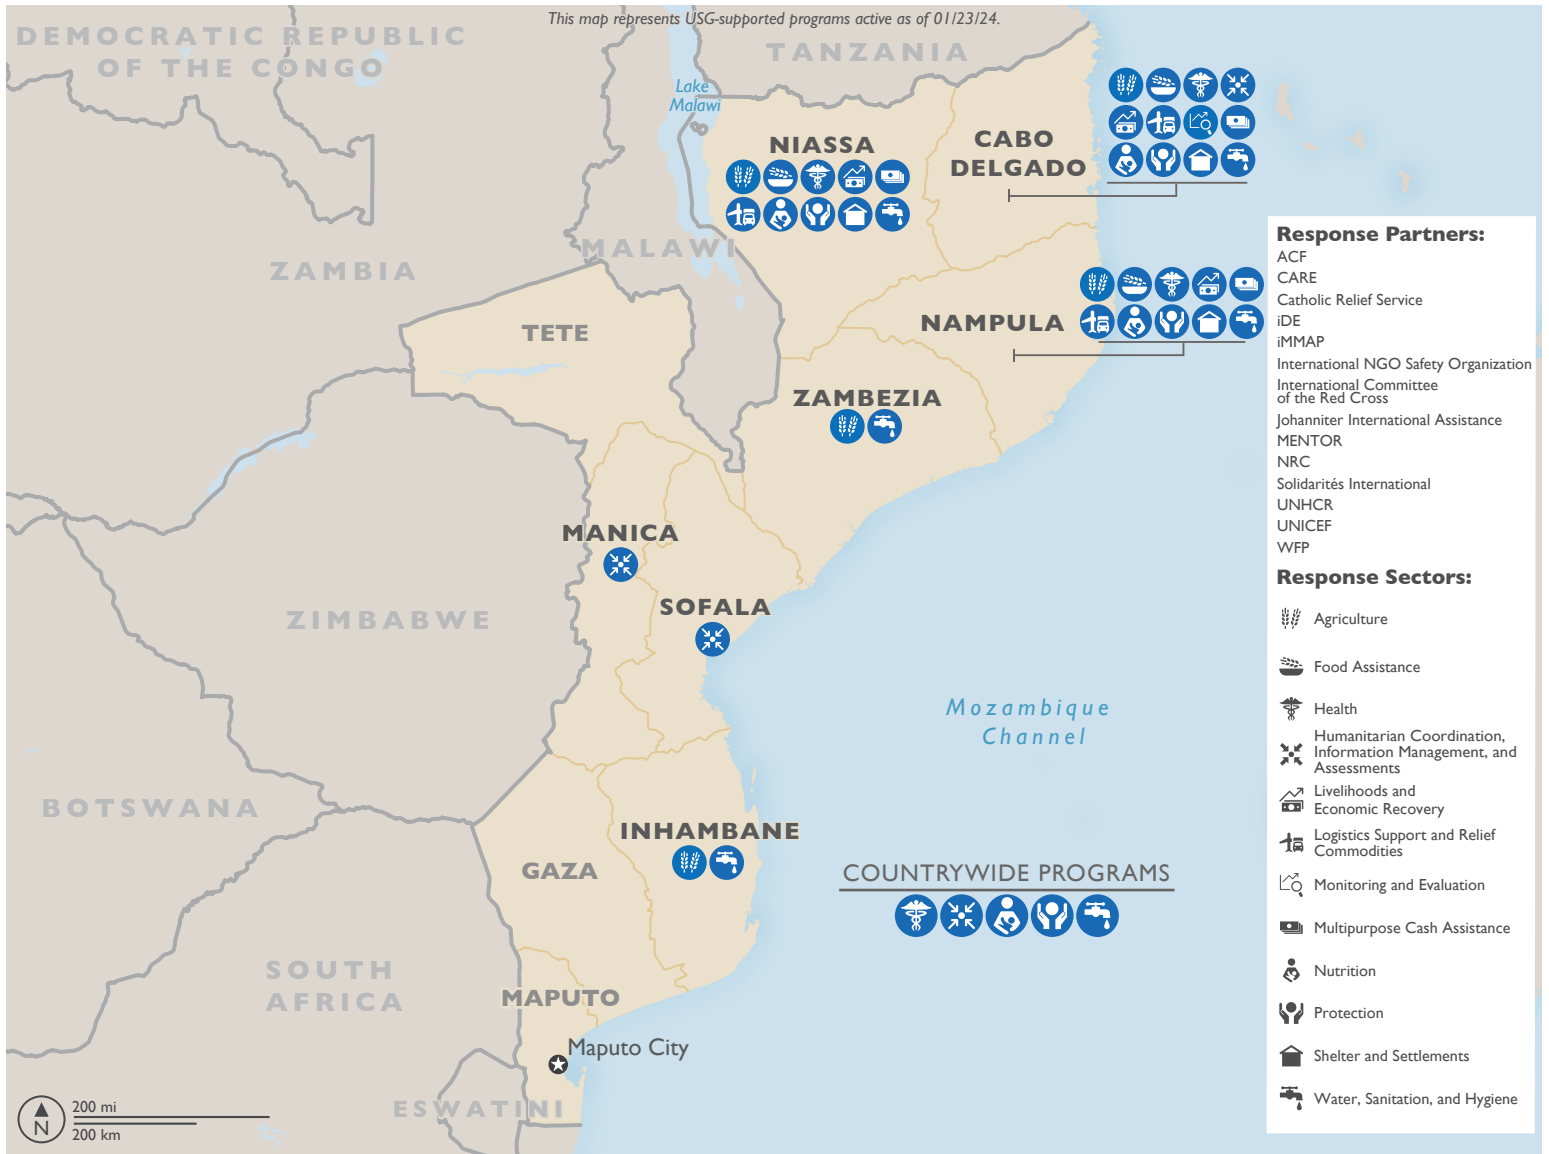

MOZAMBIQUE

USG Response to the Complex Emergency and Tropical Cyclone

Projected Acute Food Insecurity
October 2023–March 2024

Internally Displaced Persons in Northern Mozambique