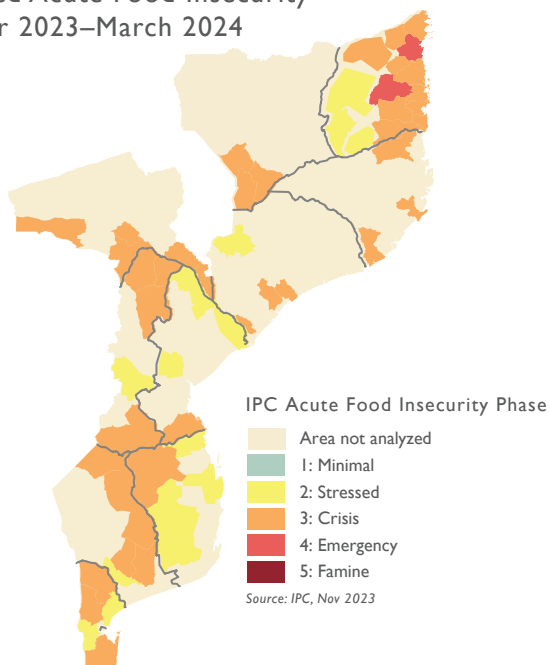

MOZAMBIQUE

USG Response to the Complex Emergency and Tropical Cyclone

Projected Acute Food Insecurity
October 2023–March 2024

Internally Displaced Persons in Northern Mozambique