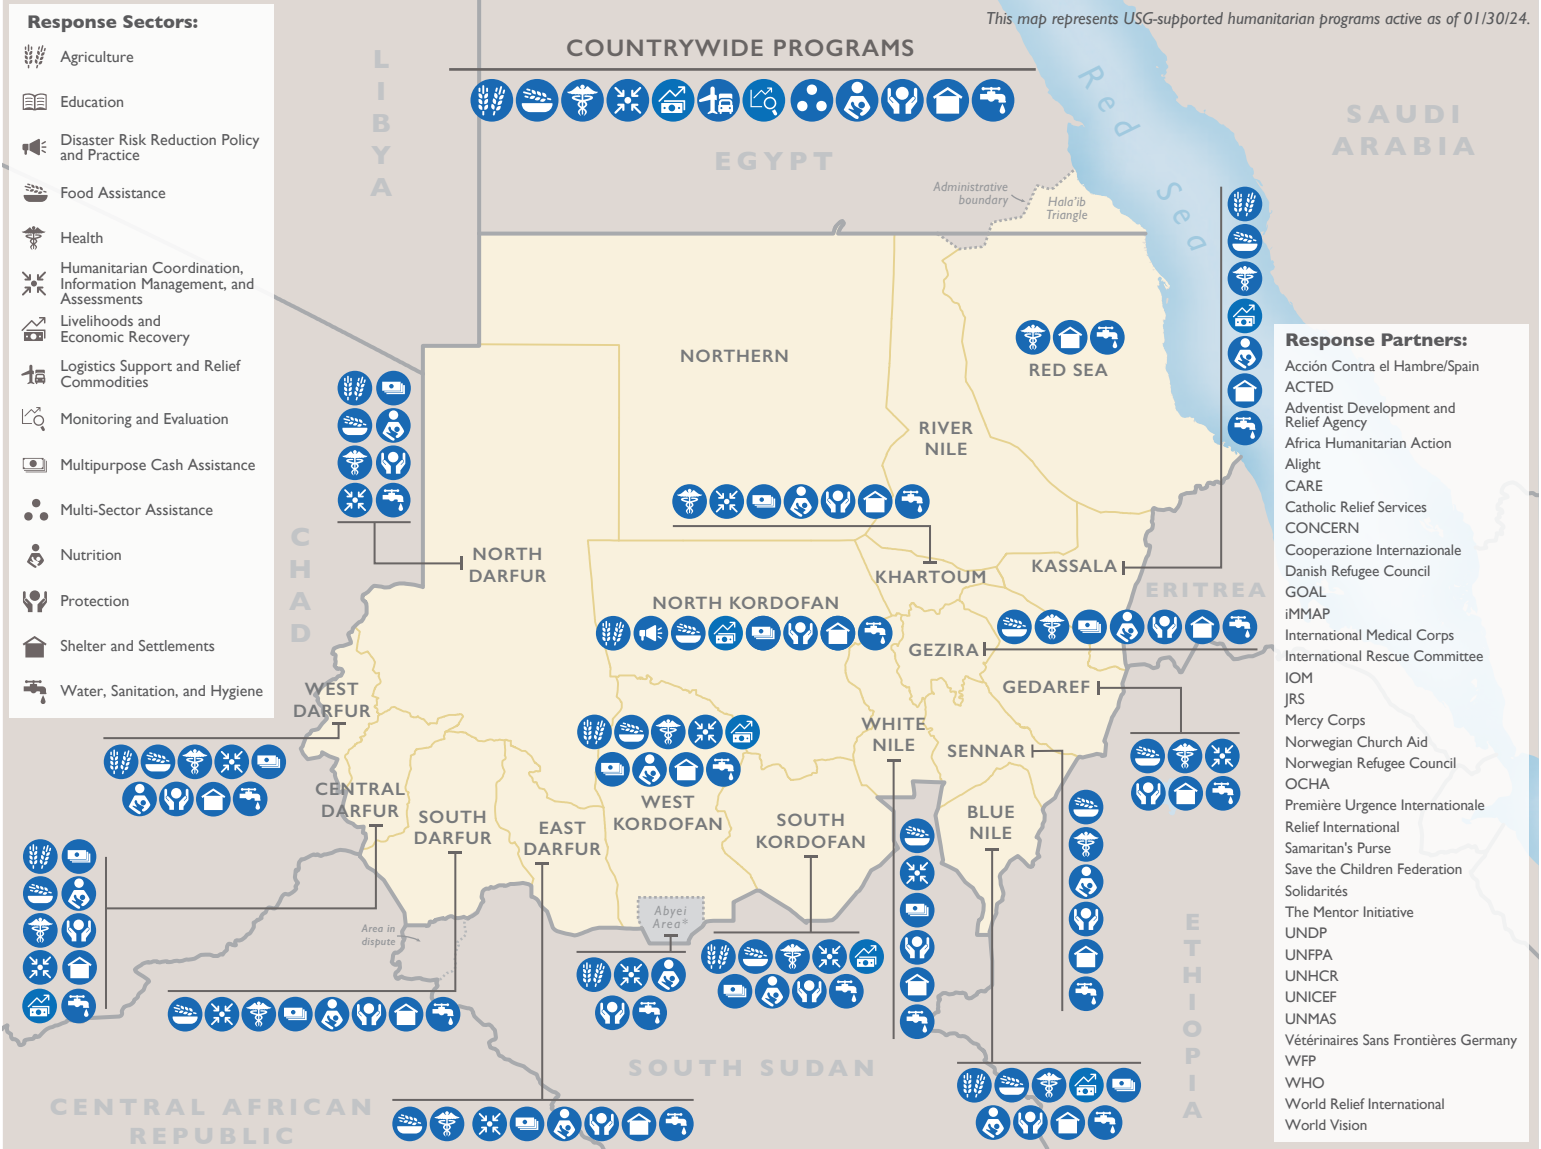

This map represents USG-supported humanitarian programs active as of 01/30/24.

* Final sovereignty status of Abyei Area pending negotiations between South Sudan and Sudan.

South Sudan-Sudan boundary represents January 1, 1956 alignment; final alignment pending negotiations and demarcation.

New Arrivals in Neighboring Countries*

* Displacement figures per IOM & UNHCR as of 01/28/2024. New arrivals include Sudanese refugees/asylum seekers, non-Sudanese refugees/asylum seekers, and refugee returnees.

Sudan Regional Response Programs