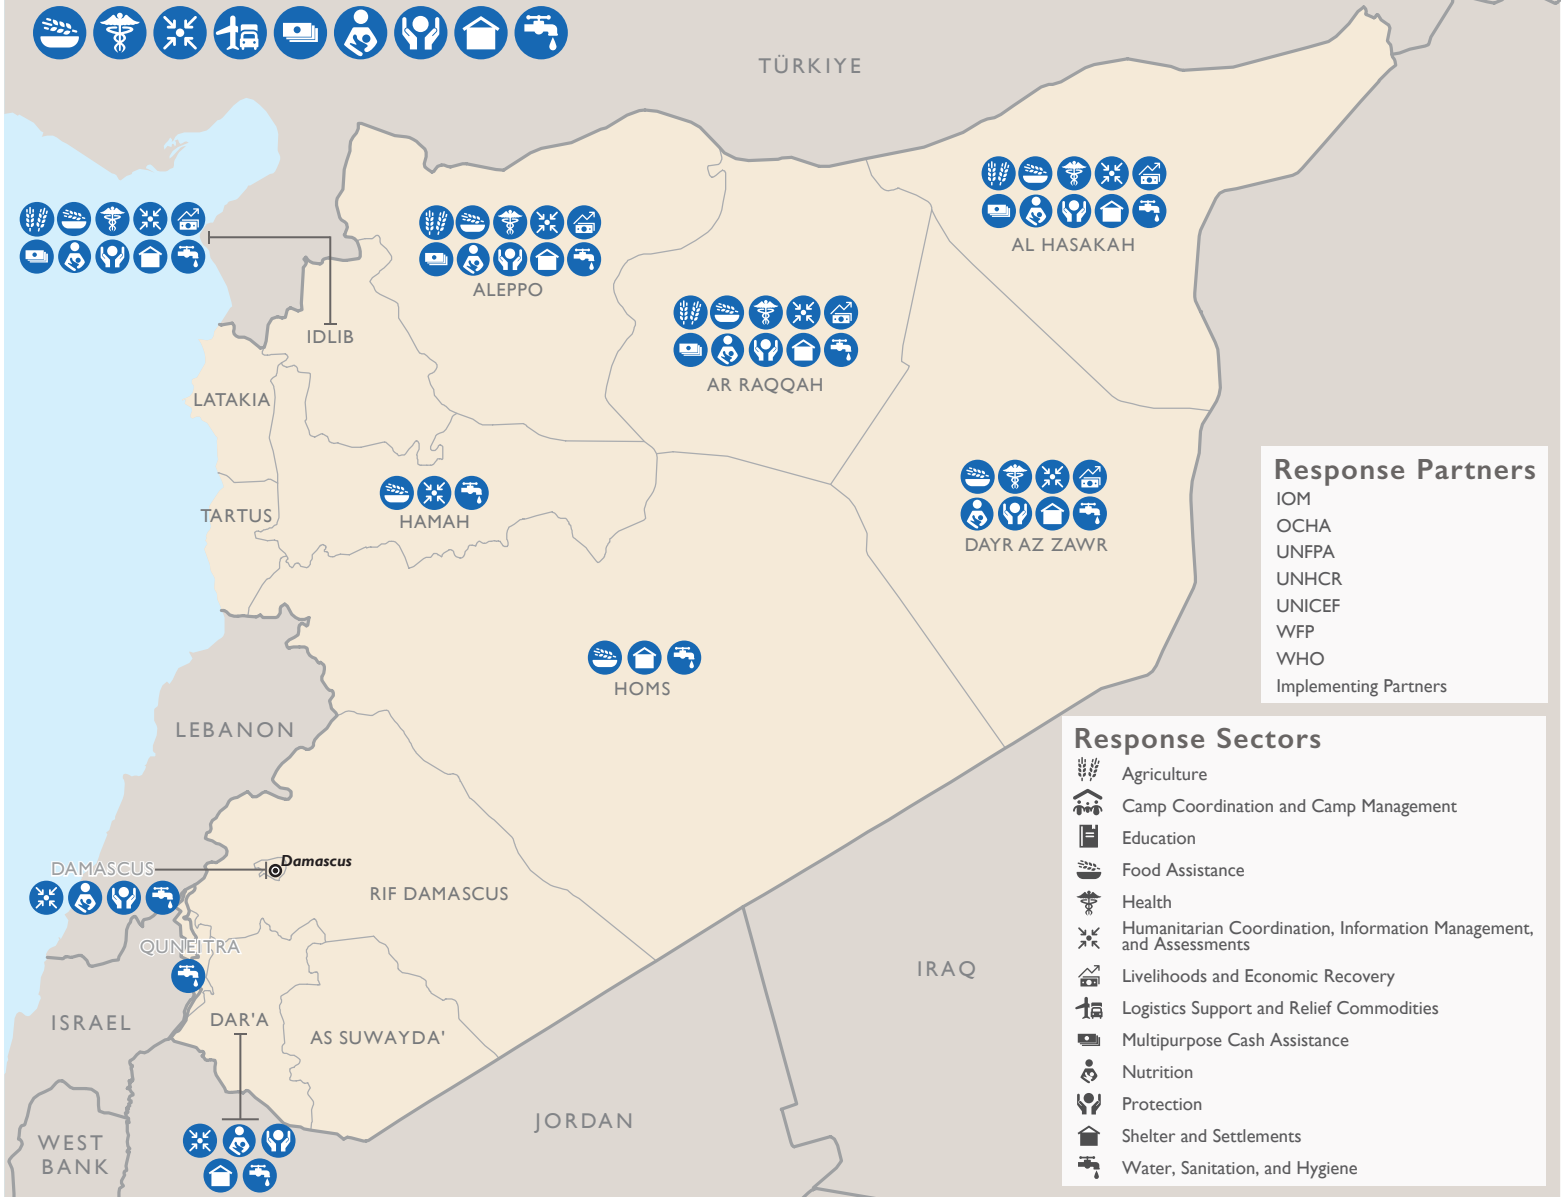

### SYRIA COUNTRYWIDE PROGRAMS

*This map represents USG-supported humanitarian programs active as of 02/02/24.*

*Partner activities are contingent upon access to conflict-affected areas and security concerns.*

### Registered Syrian Refugees In Neighboring Countries

### Syria Regional Response Programs