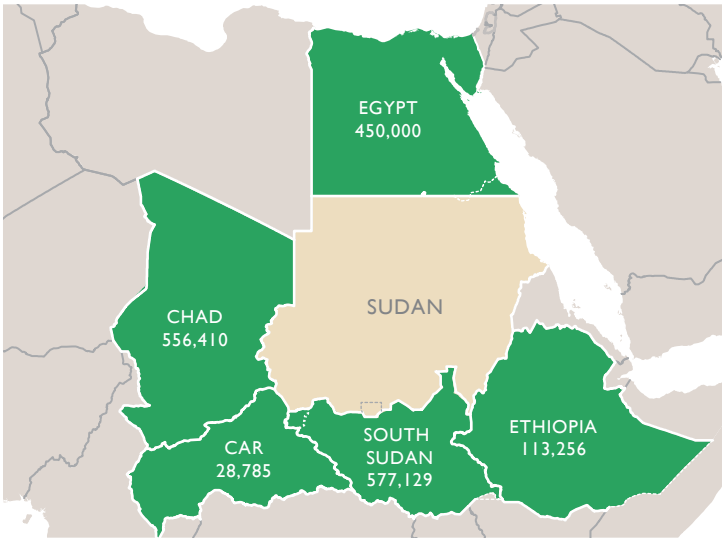

This map represents USG-supported humanitarian programs active as of 02/27/24.

* Final sovereignty status of Abyei Area pending negotiations between South Sudan and Sudan.

South Sudan-Sudan boundary represents January 1, 1956 alignment; final alignment pending negotiations and demarcation.

New Arrivals in Neighboring Countries*

* Displacement figures per IOM & UNHCR as of 02/25/2024. New arrivals include Sudanese refugees/asylum seekers, non-Sudanese refugees/asylum seekers, and refugee returnees.

Sudan Regional Response Programs