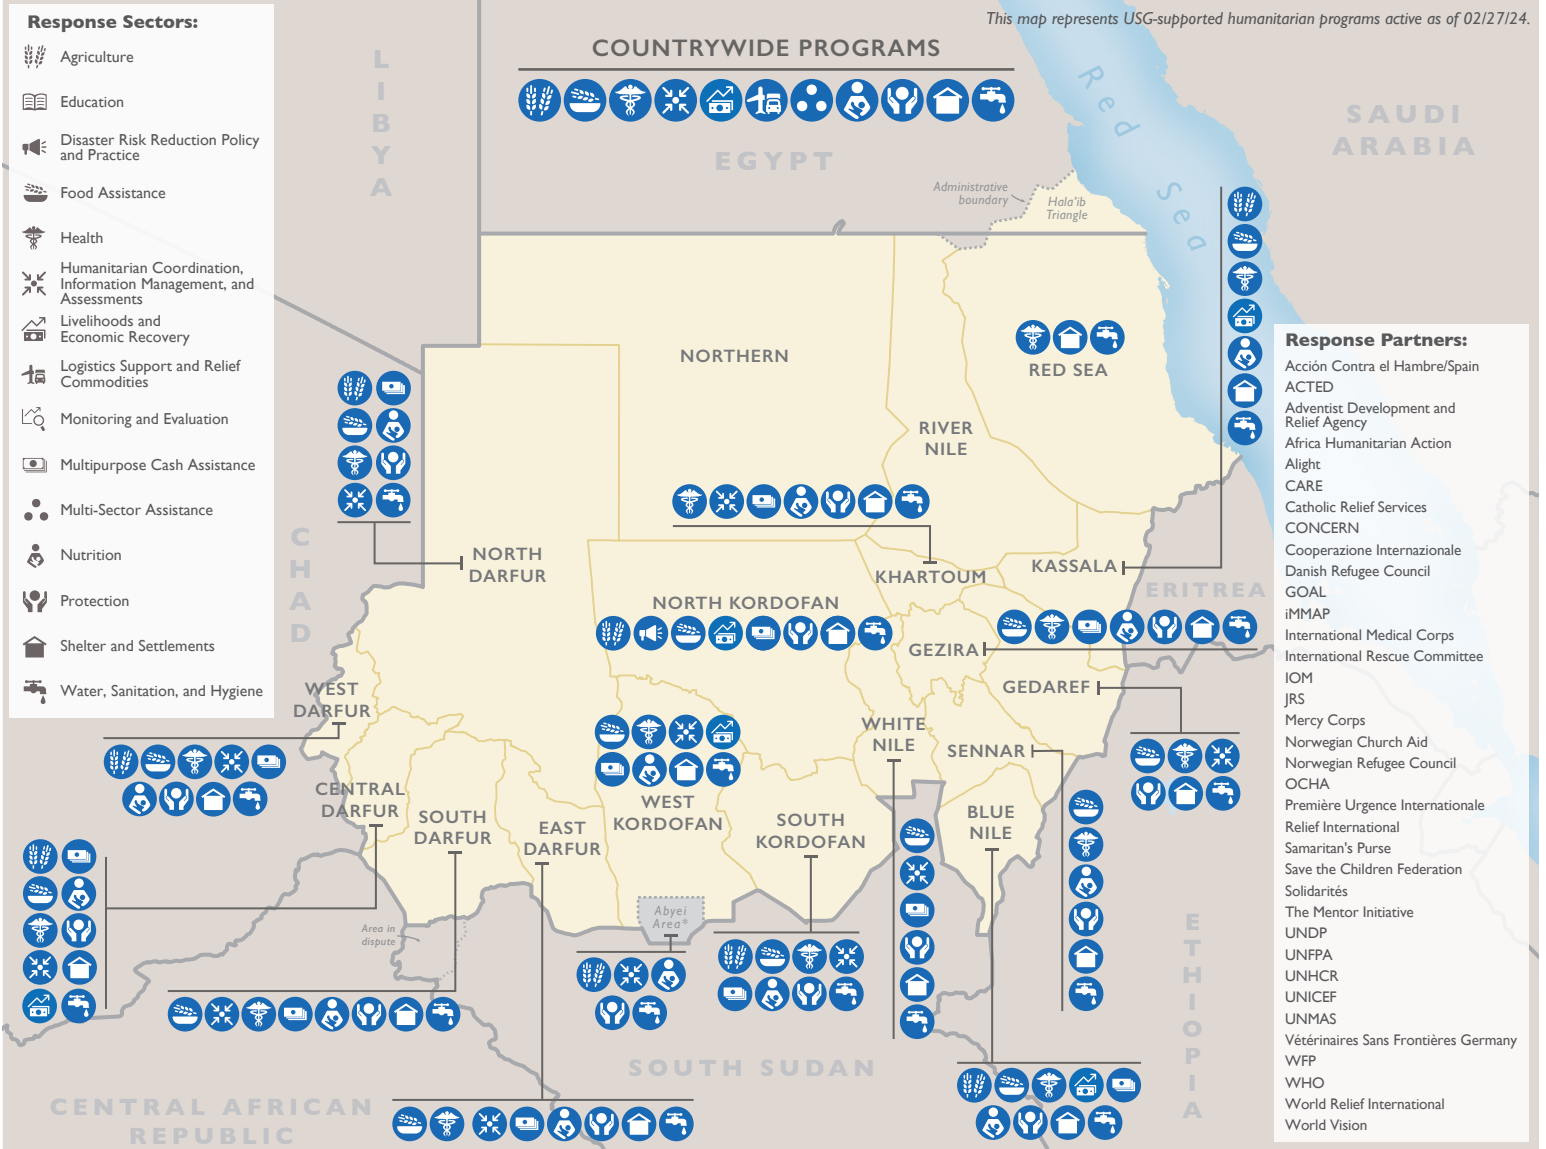

This map represents USG-supported humanitarian programs active as of 02/27/24.

* Final sovereignty status of Abyei Area pending negotiations between South Sudan and Sudan.

South Sudan-Sudan boundary represents January 1, 1956 alignment; final alignment pending negotiations and demarcation.

New Arrivals in Neighboring Countries*

* Displacement figures per IOM & UNHCR as of 02/25/2024. New arrivals include Sudanese refugees/asylum seekers, non-Sudanese refugees/asylum seekers, and refugee returnees.

Sudan Regional Response Programs