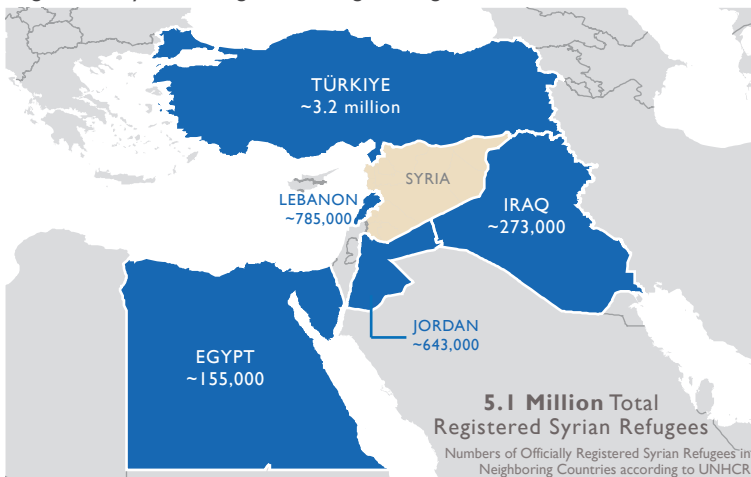

SYRIA COUNTRYWIDE PROGRAMS

This map represents USG-supported humanitarian programs active as of 03/01/24.

Partner activities are contingent upon access to conflict-affected areas and security concerns.

Registered Syrian Refugees In Neighboring Countries

Syria Regional Response Programs