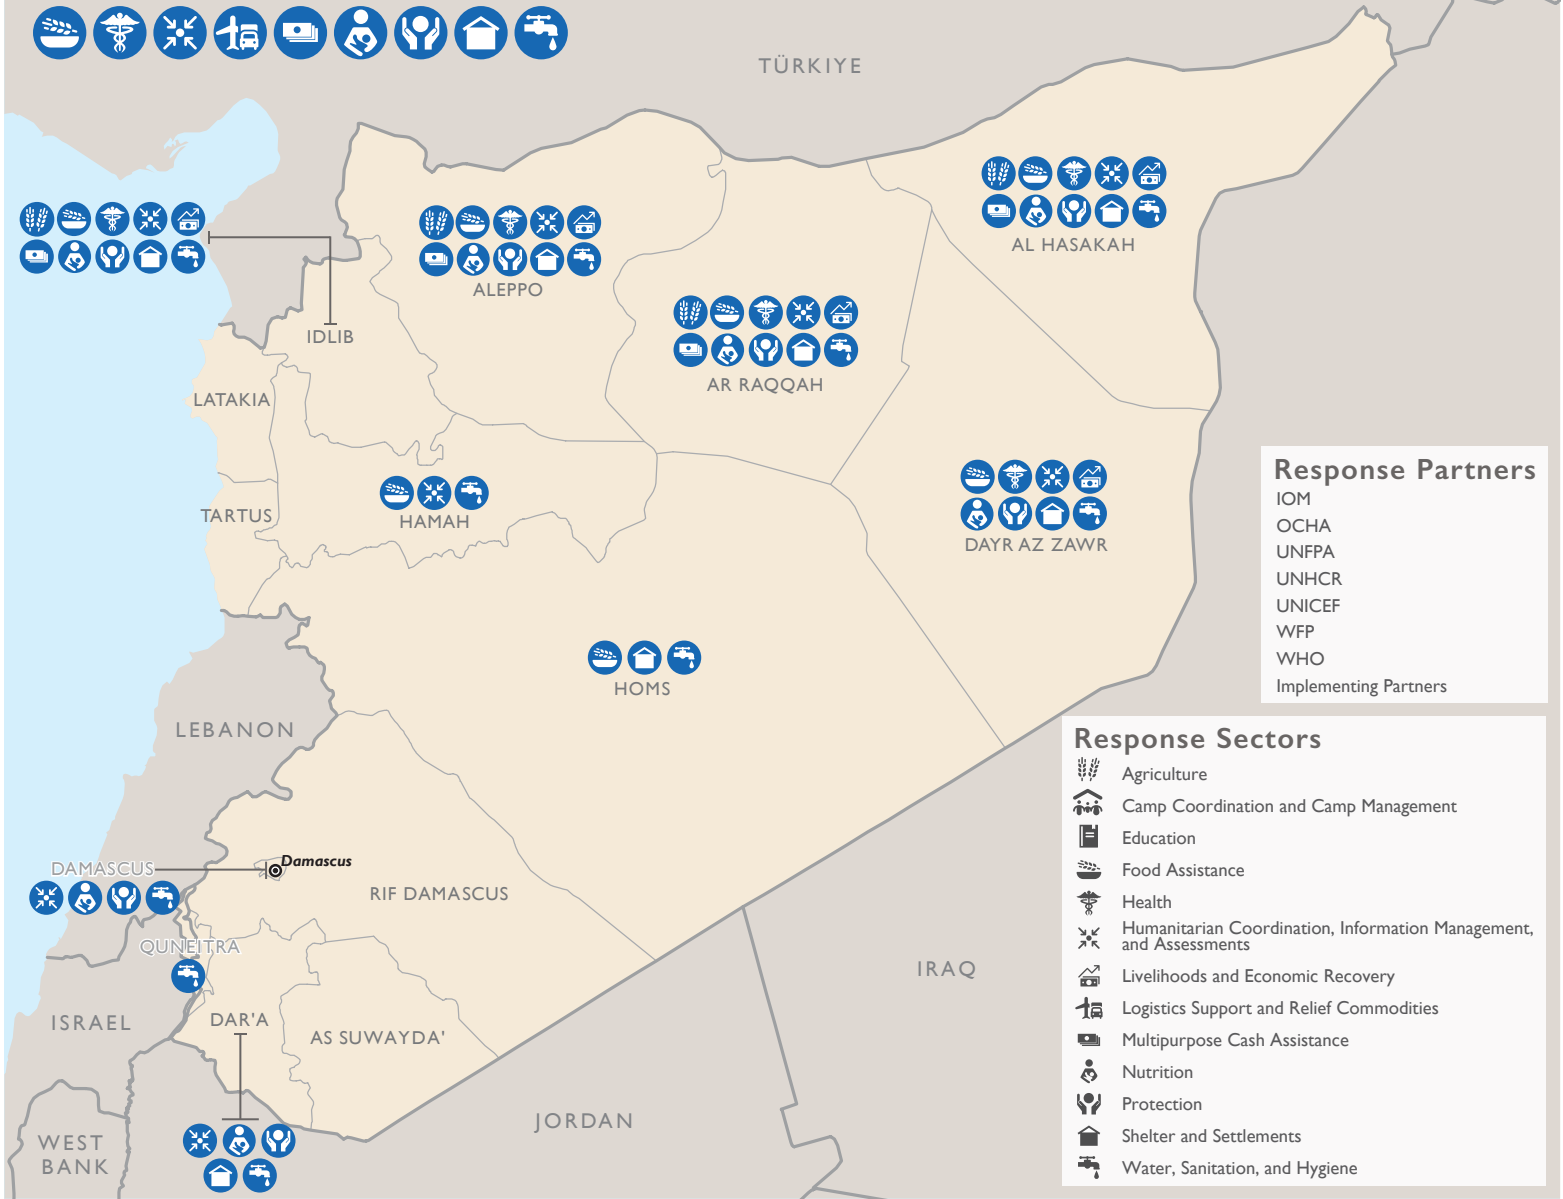

SYRIA COUNTRYWIDE PROGRAMS

This map represents USG-supported humanitarian programs active as of 03/01/24.

Partner activities are contingent upon access to conflict-affected areas and security concerns.

Registered Syrian Refugees In Neighboring Countries

Syria Regional Response Programs