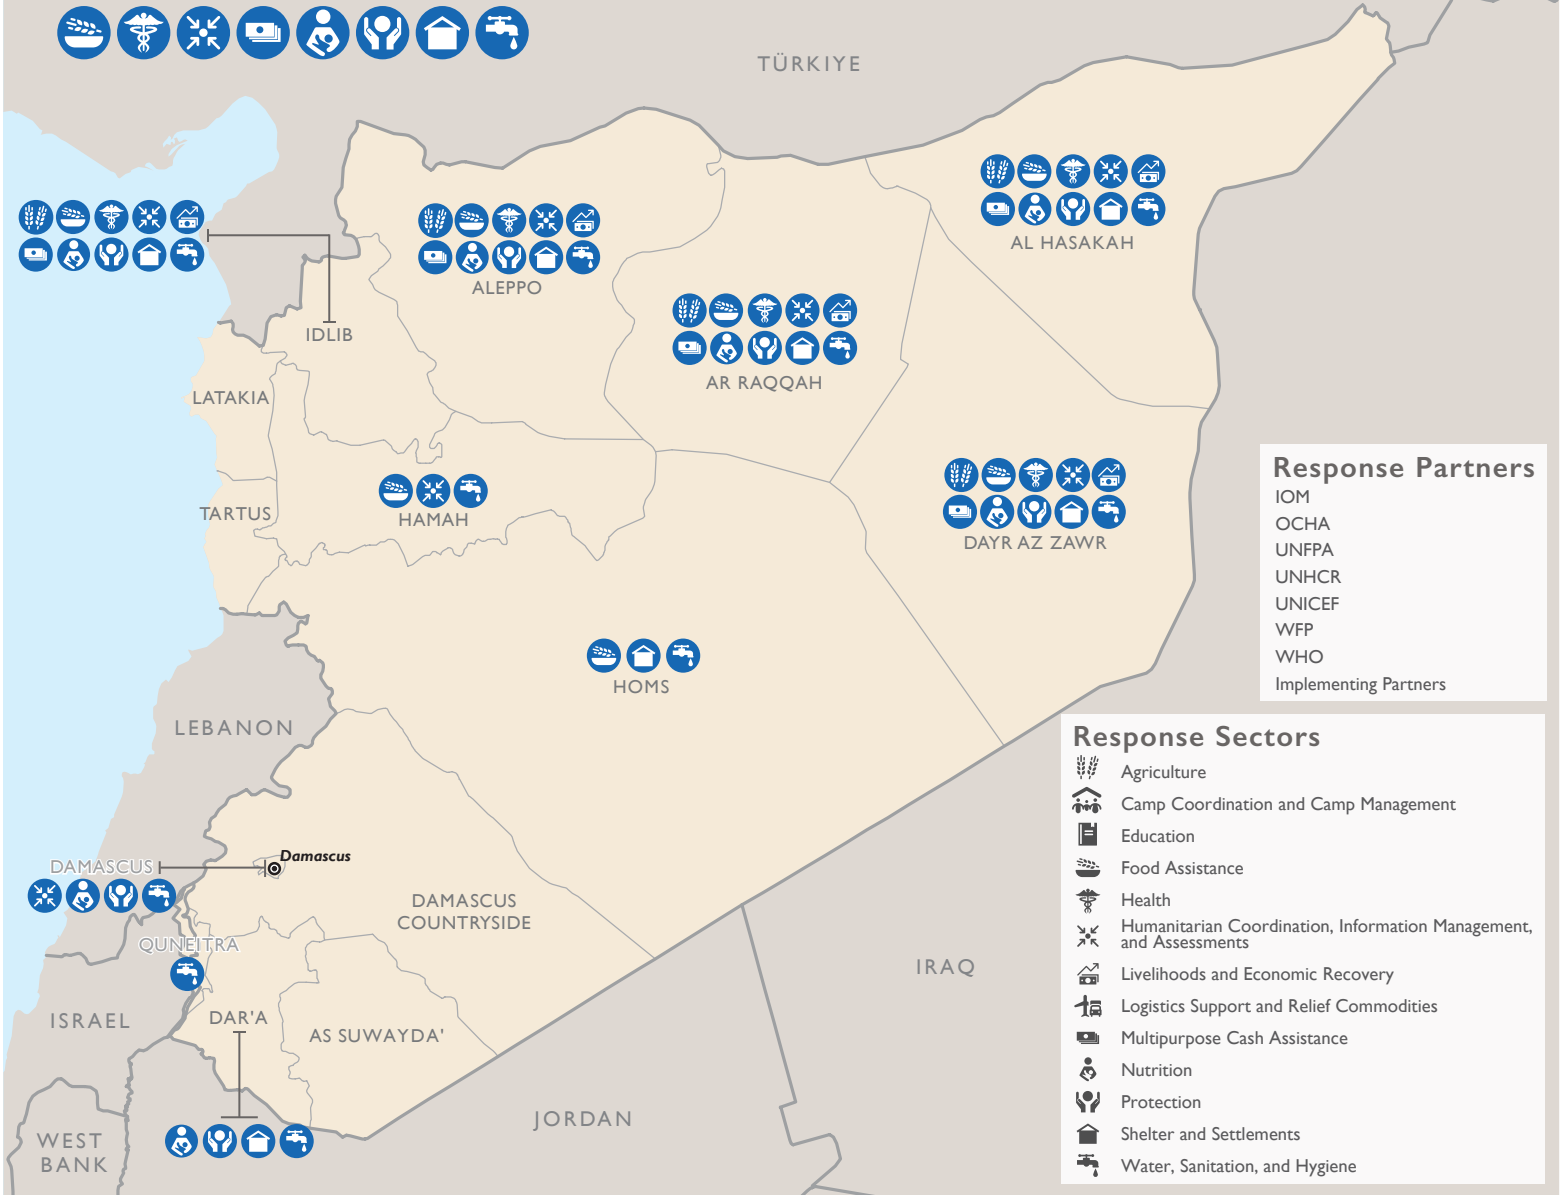

### SYRIA COUNTRYWIDE PROGRAMS

*This map represents USG-supported humanitarian programs active as of 05/27/24.*

*Partner activities are contingent upon access to conflict-affected areas and security concerns.*

### Registered Syrian Refugees In Neighboring Countries

### Syria Regional Response Programs