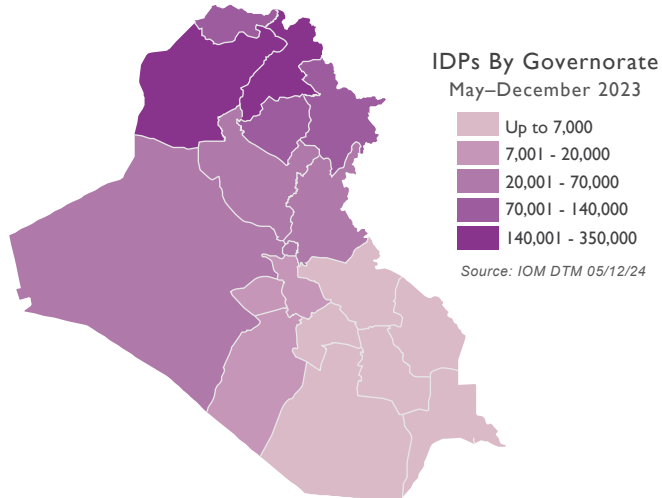

This map represents USG-supported humanitarian programs active as of 06/03/2024.

Internally Displaced Persons

Iraq Regional Response Programs