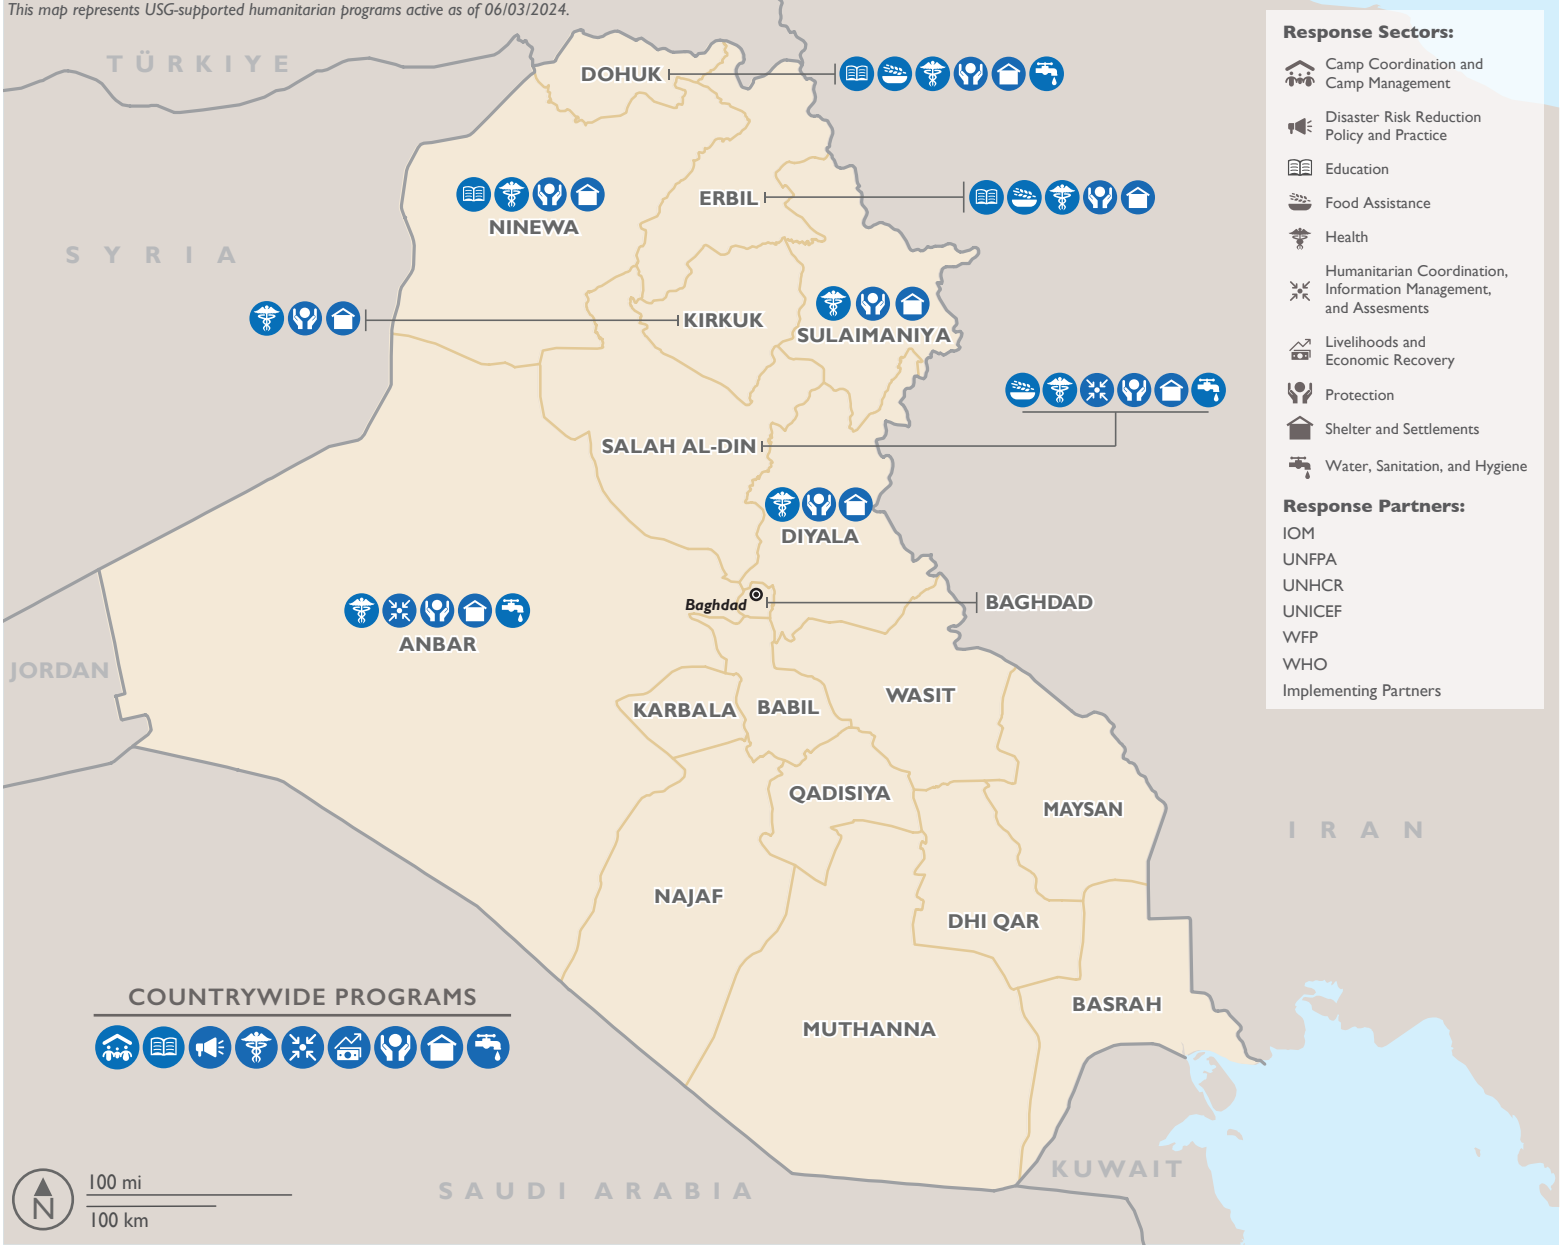

This map represents USG-supported humanitarian programs active as of 06/03/2024.

Internally Displaced Persons

Iraq Regional Response Programs