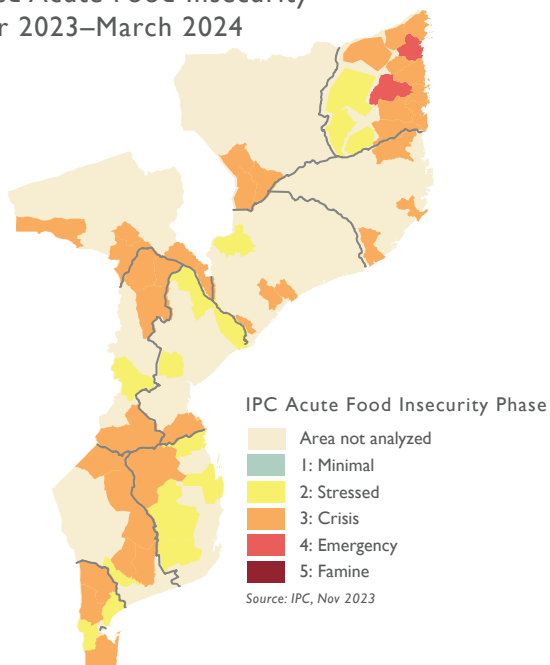

# MOZAMBIQUE

## USG Response to the Complex Emergency and Tropical Cyclone

Projected Acute Food Insecurity  
October 2023–March 2024

IDPs in Northern Mozambique