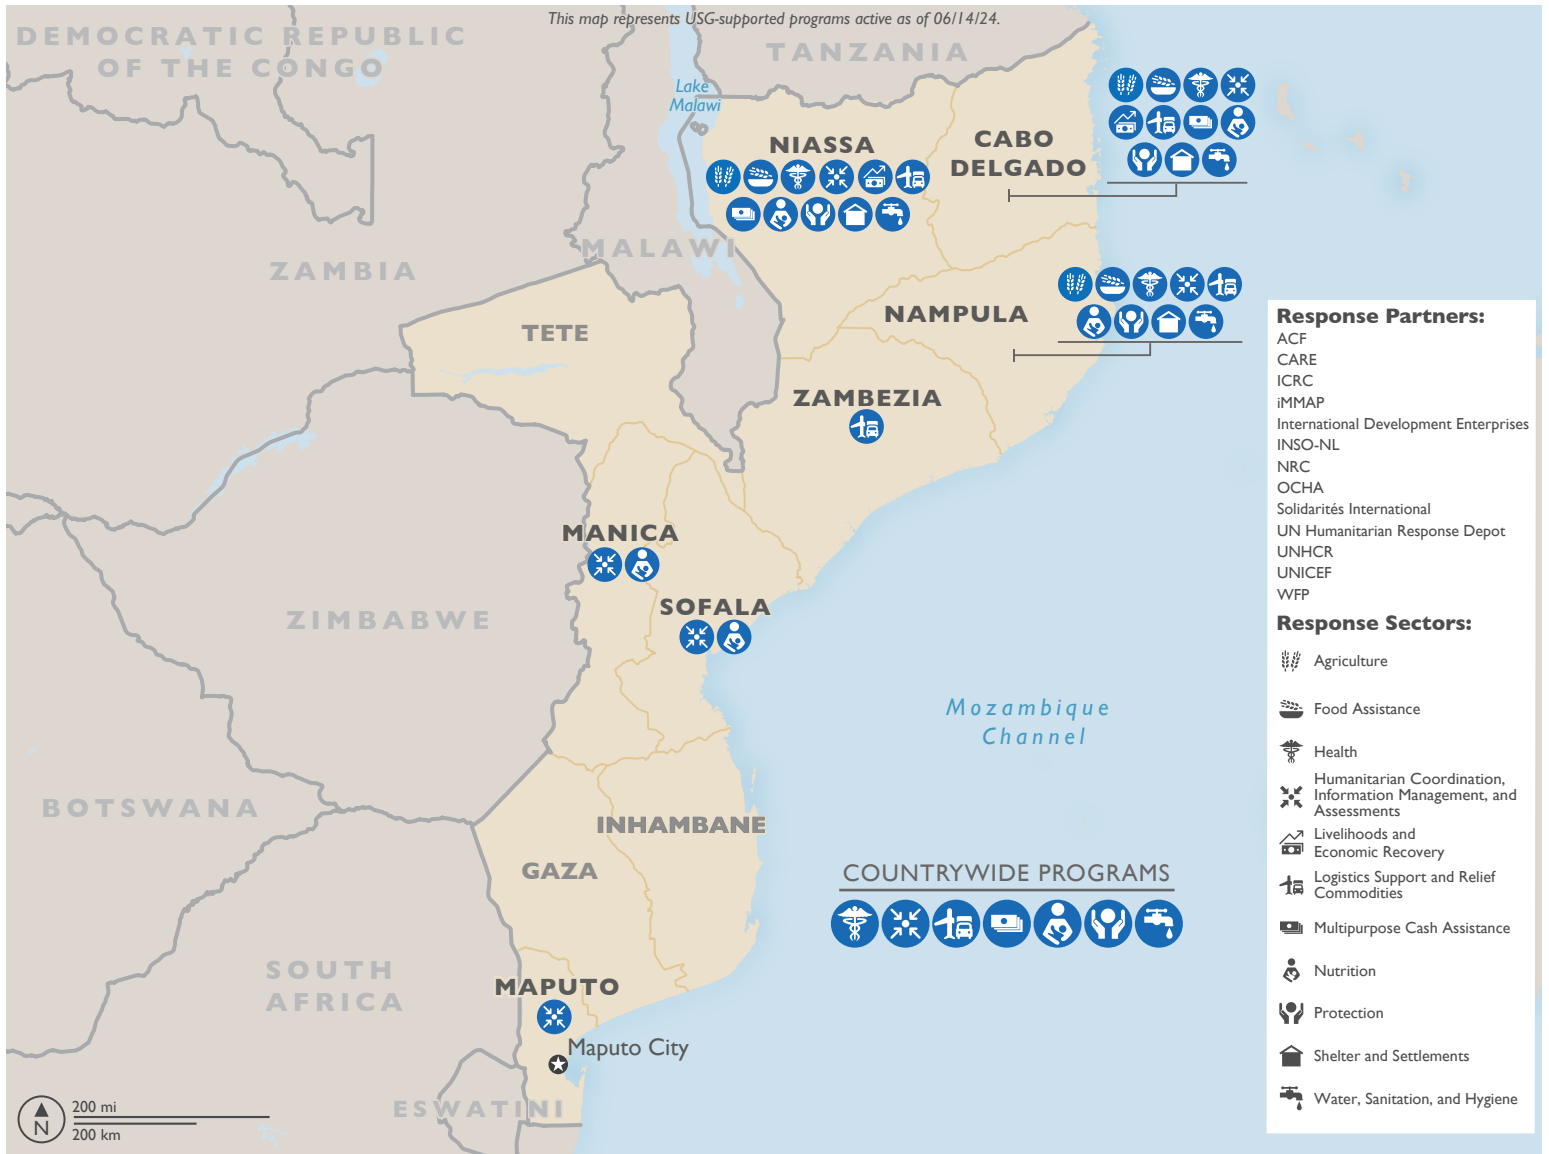

# MOZAMBIQUE

## USG Response to the Complex Emergency and Tropical Cyclone

Projected Acute Food Insecurity  
October 2023–March 2024

IDPs in Northern Mozambique