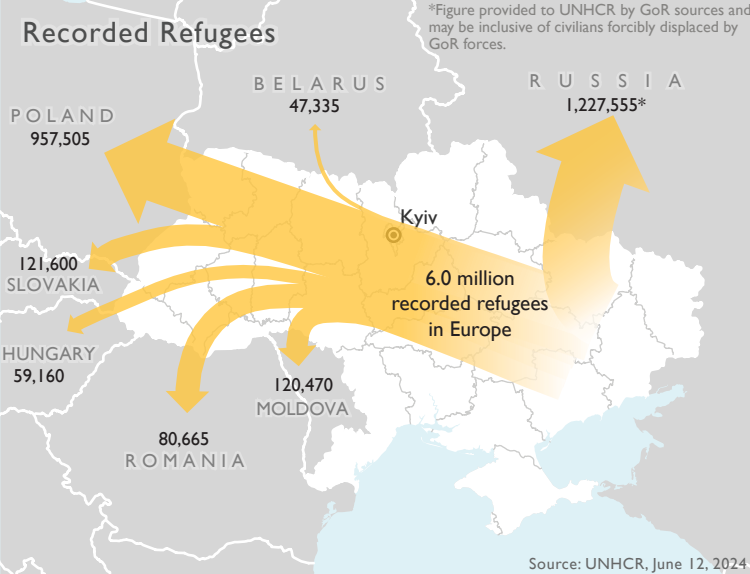

This map represents USG-supported humanitarian programs active as of 06/18/2024.

Icons on the map do not necessarily indicate sustained access to areas and may indicate, for example, single distributions of relief supplies. Humanitarian access to areas controlled by GoR forces and de facto authorities is extremely limited, especially in areas that have come under the control of GoR forces since the February 24 invasion.

Estimated Number of IDPs Per Oblast