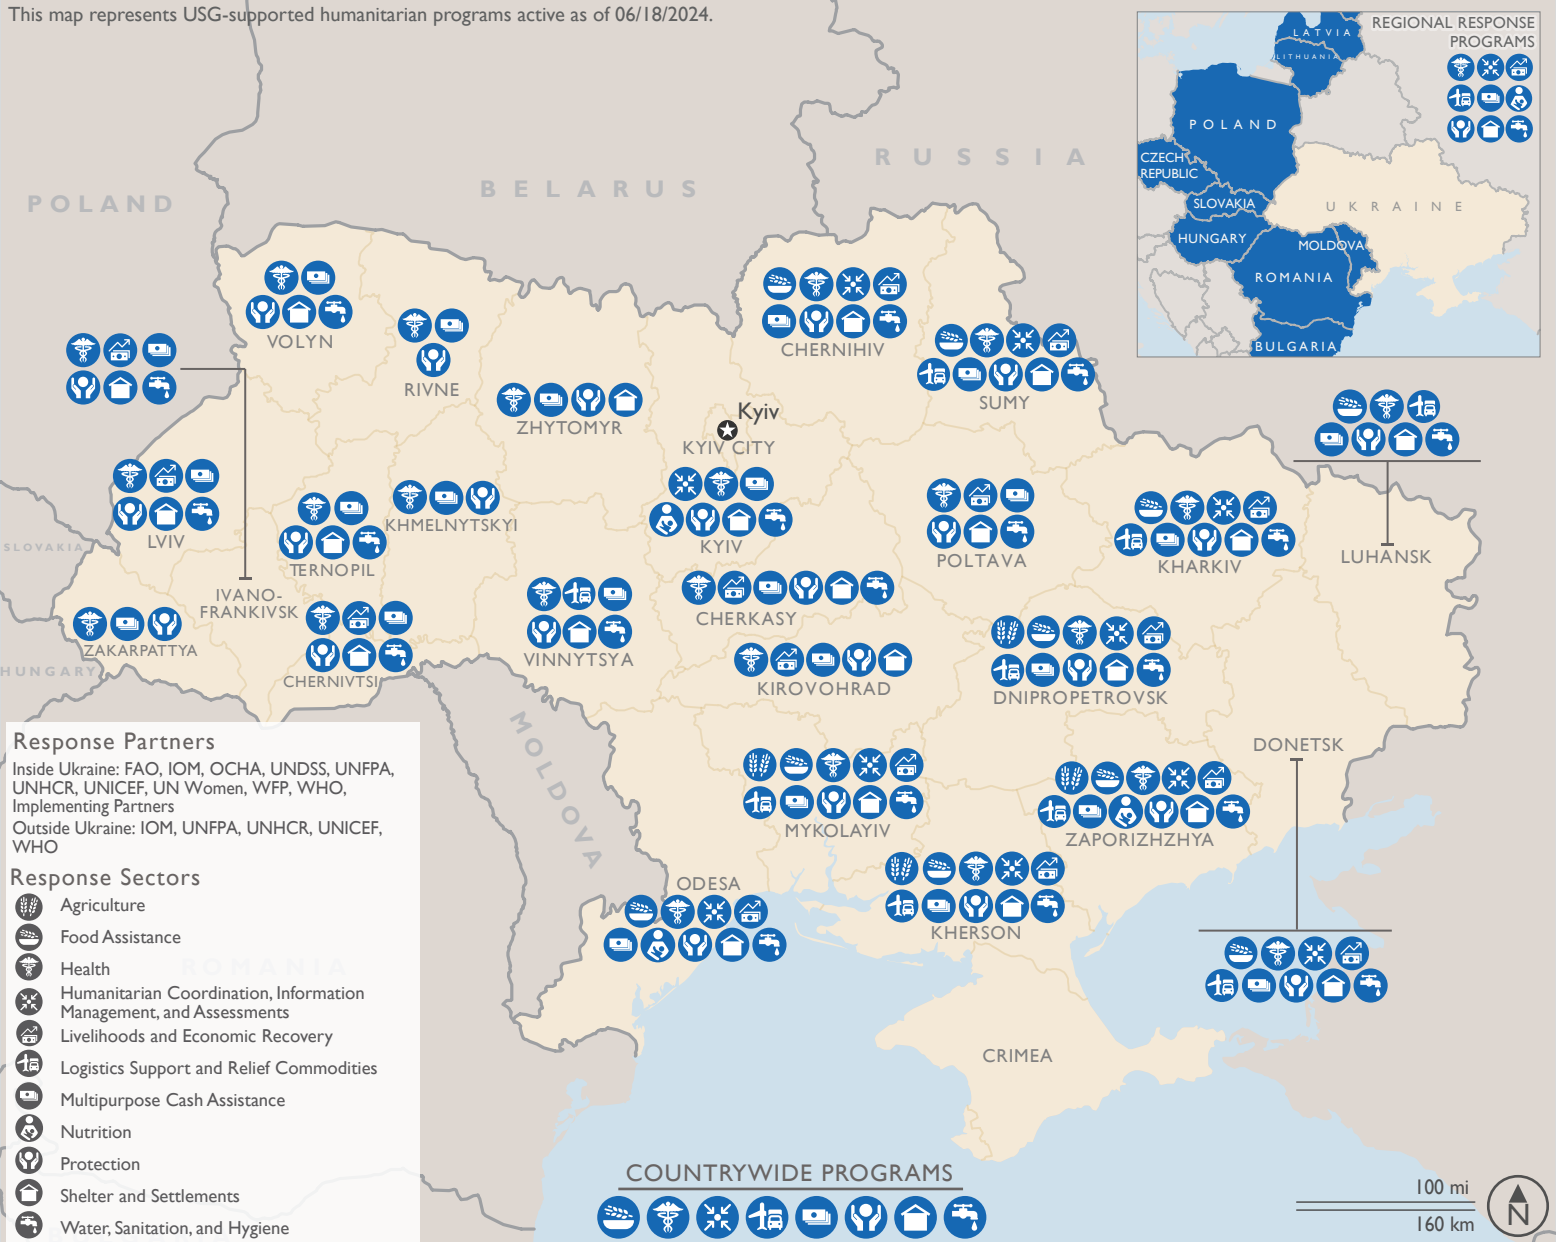

This map represents USG-supported humanitarian programs active as of 06/18/2024.

Icons on the map do not necessarily indicate sustained access to areas and may indicate, for example, single distributions of relief supplies. Humanitarian access to areas controlled by GoR forces and de facto authorities is extremely limited, especially in areas that have come under the control of GoR forces since the February 24 invasion.

Estimated Number of IDPs Per Oblast