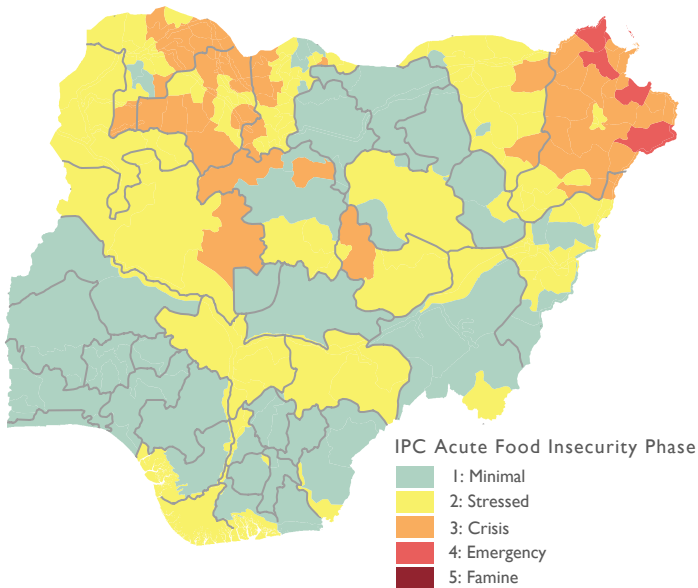

NIGERIA

USG Humanitarian Response to the Complex Emergency

COUNTRYWIDE PROGRAMS

This map represents USG-supported humanitarian programs active as of 06/21/24.

Projected Acute Food Insecurity, February–May 2024

Source: FEWS NET, December 2023

IDPs as of May 31, 2024

Source: UNHCR, June 2024