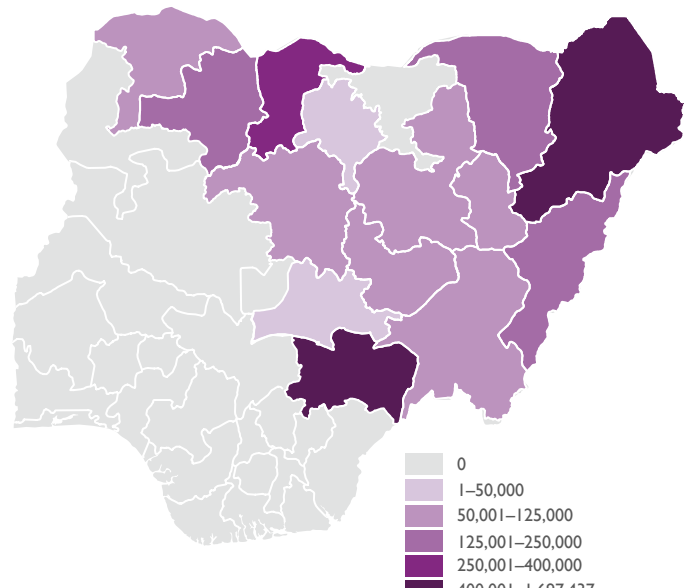

NIGERIA

USG Humanitarian Response to the Complex Emergency

COUNTRYWIDE PROGRAMS

This map represents USG-supported humanitarian programs active as of 06/21/24.

Projected Acute Food Insecurity, February–May 2024

Source: FEWS NET, December 2023

IDPs as of May 31, 2024

Source: UNHCR, June 2024