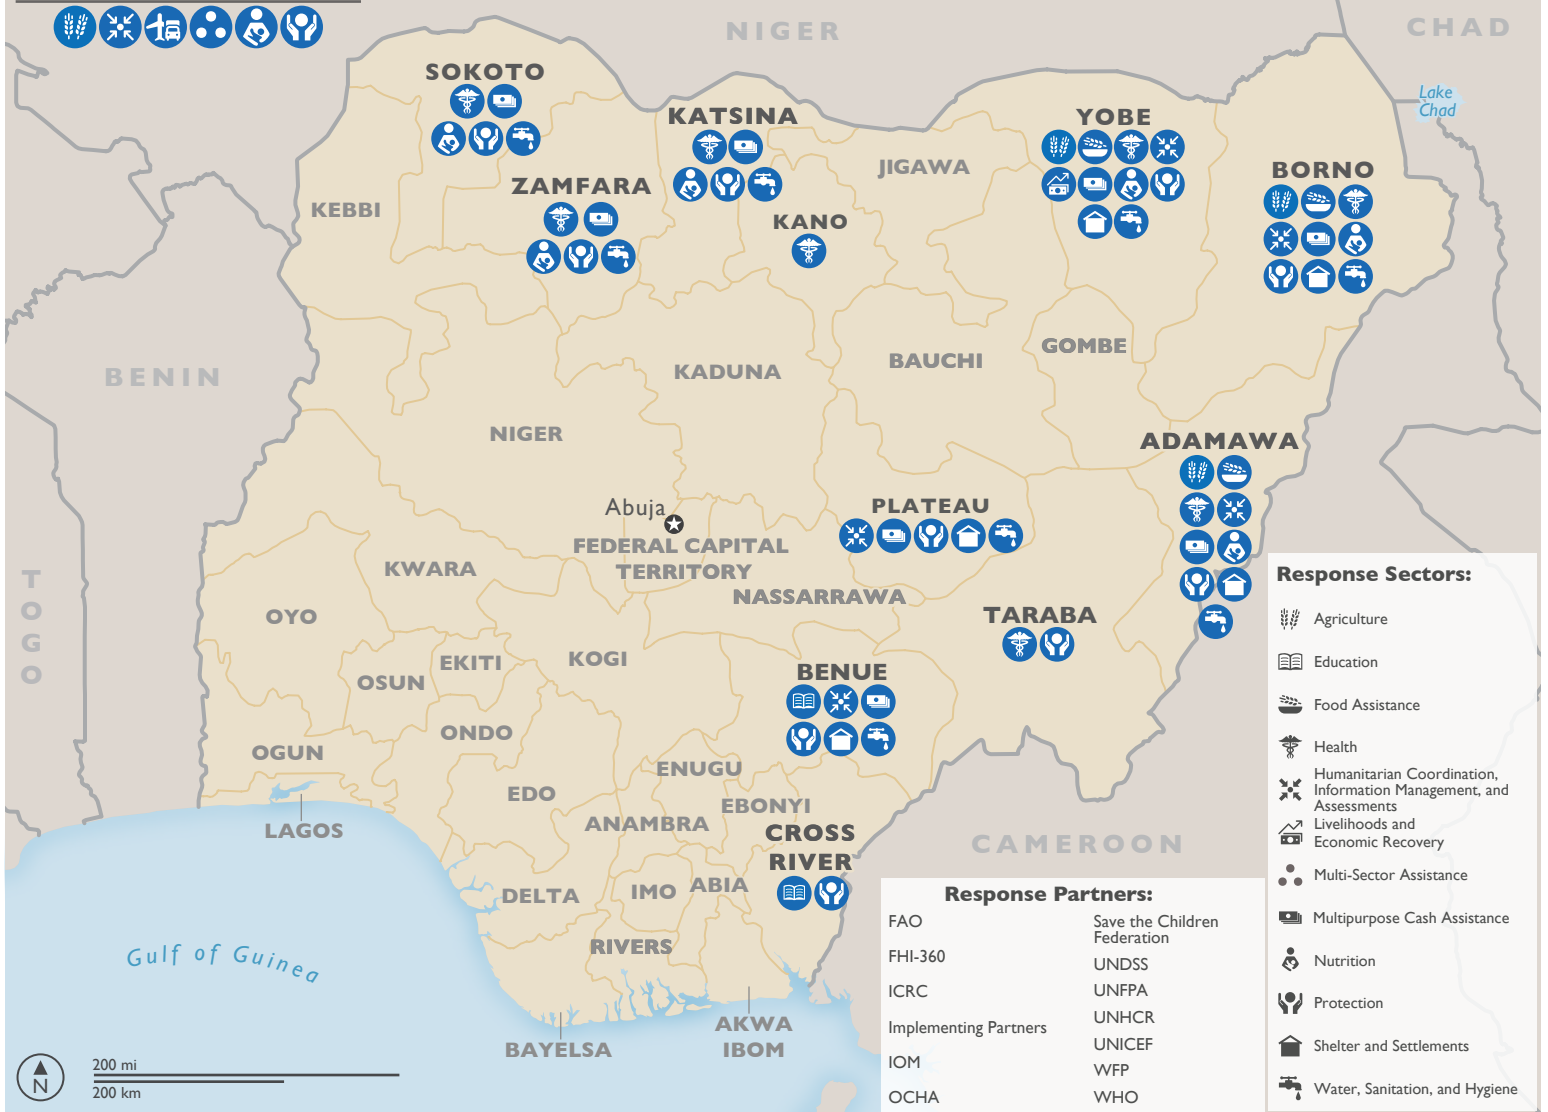

NIGERIA

USG Humanitarian Response to the Complex Emergency

COUNTRYWIDE PROGRAMS

This map represents USG-supported humanitarian programs active as of 06/21/24.

Projected Acute Food Insecurity, February–May 2024

Source: FEWS NET, December 2023

IDPs as of May 31, 2024

Source: UNHCR, June 2024