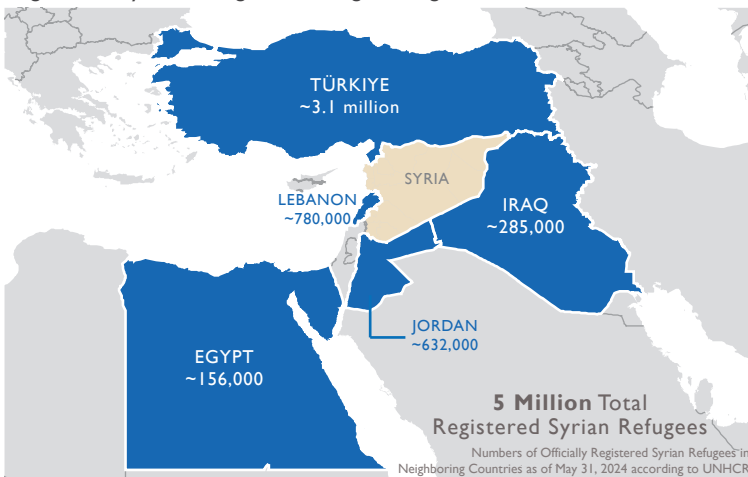

SYRIA COUNTRYWIDE PROGRAMS

This map represents USG-supported humanitarian programs active as of 06/28/24.

Partner activities are contingent upon access to conflict-affected areas and security concerns.

Registered Syrian Refugees In Neighboring Countries

Syria Regional Response Programs