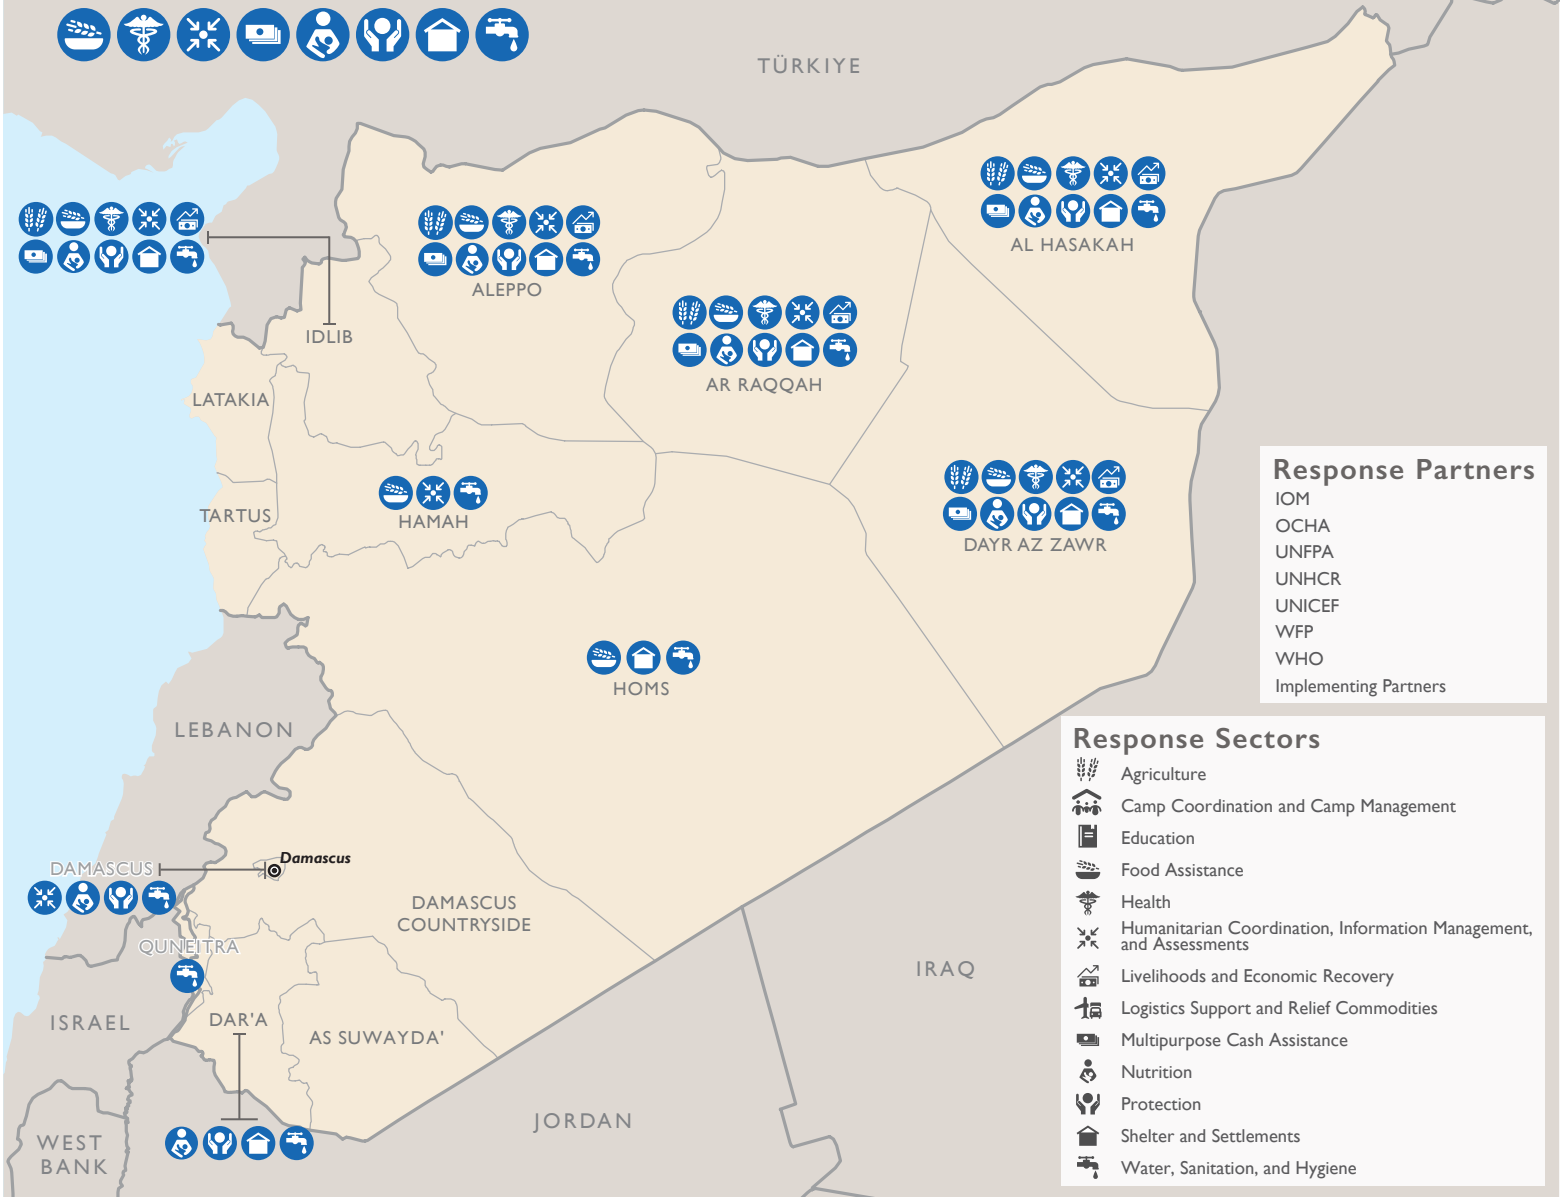

SYRIA COUNTRYWIDE PROGRAMS

This map represents USG-supported humanitarian programs active as of 06/28/24.

Partner activities are contingent upon access to conflict-affected areas and security concerns.

Registered Syrian Refugees In Neighboring Countries

Syria Regional Response Programs