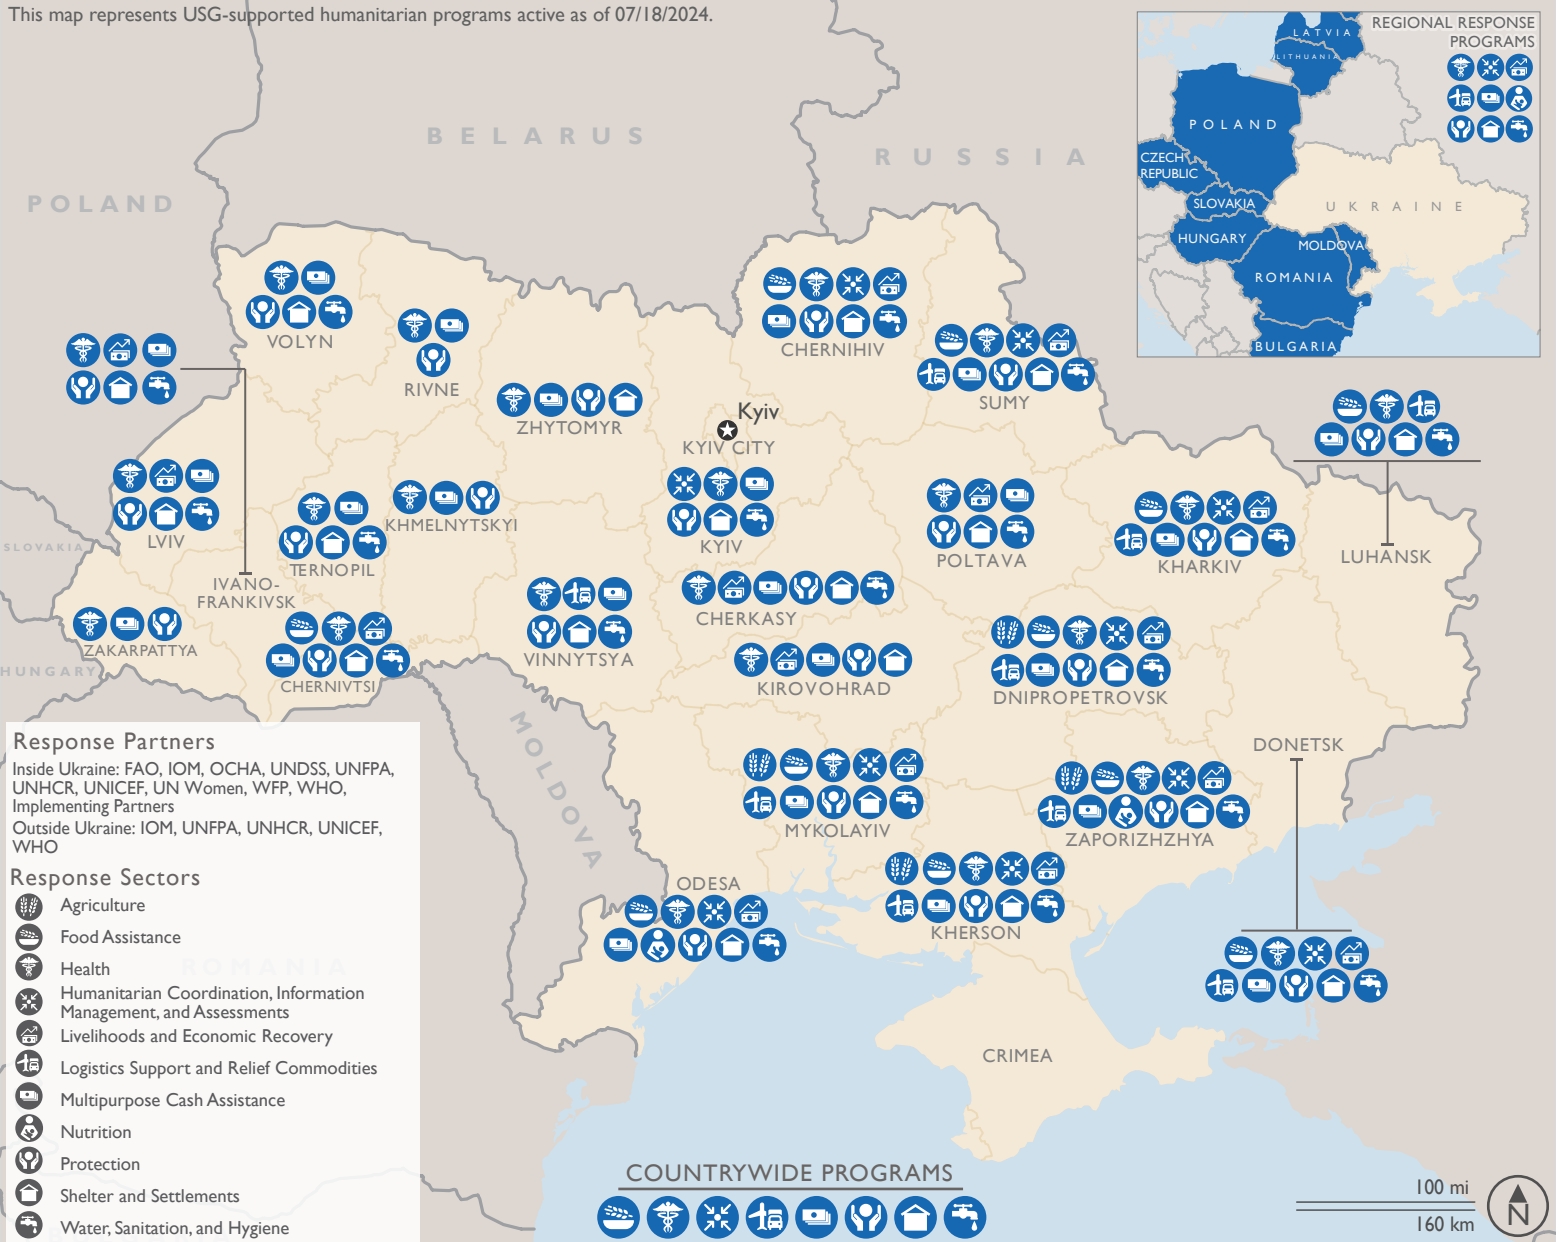

This map represents USG-supported humanitarian programs active as of 07/18/2024.

Icons on the map do not necessarily indicate sustained access to areas and may indicate, for example, single distributions of relief supplies. Humanitarian access to areas controlled by GoR forces and de facto authorities is extremely limited, especially in areas that have come under the control of GoR forces since the February 24 invasion.