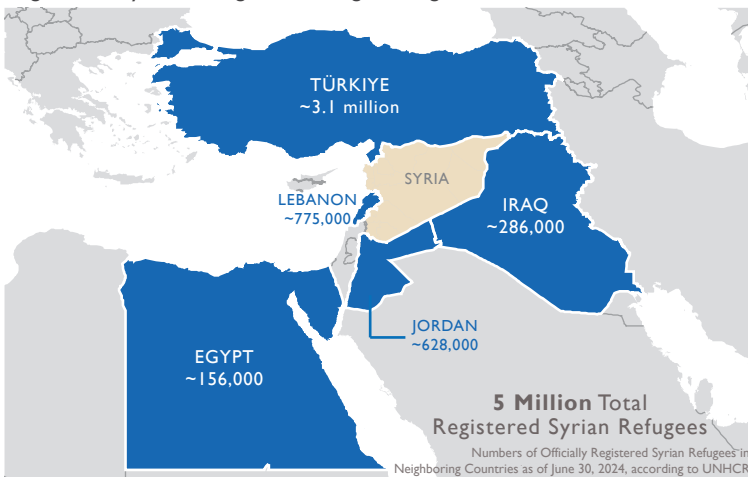

SYRIA COUNTRYWIDE PROGRAMS

This map represents USG-supported humanitarian programs active as of 08/02/24.

Partner activities are contingent upon access to conflict-affected areas and security concerns.

Registered Syrian Refugees In Neighboring Countries

Syria Regional Response Programs