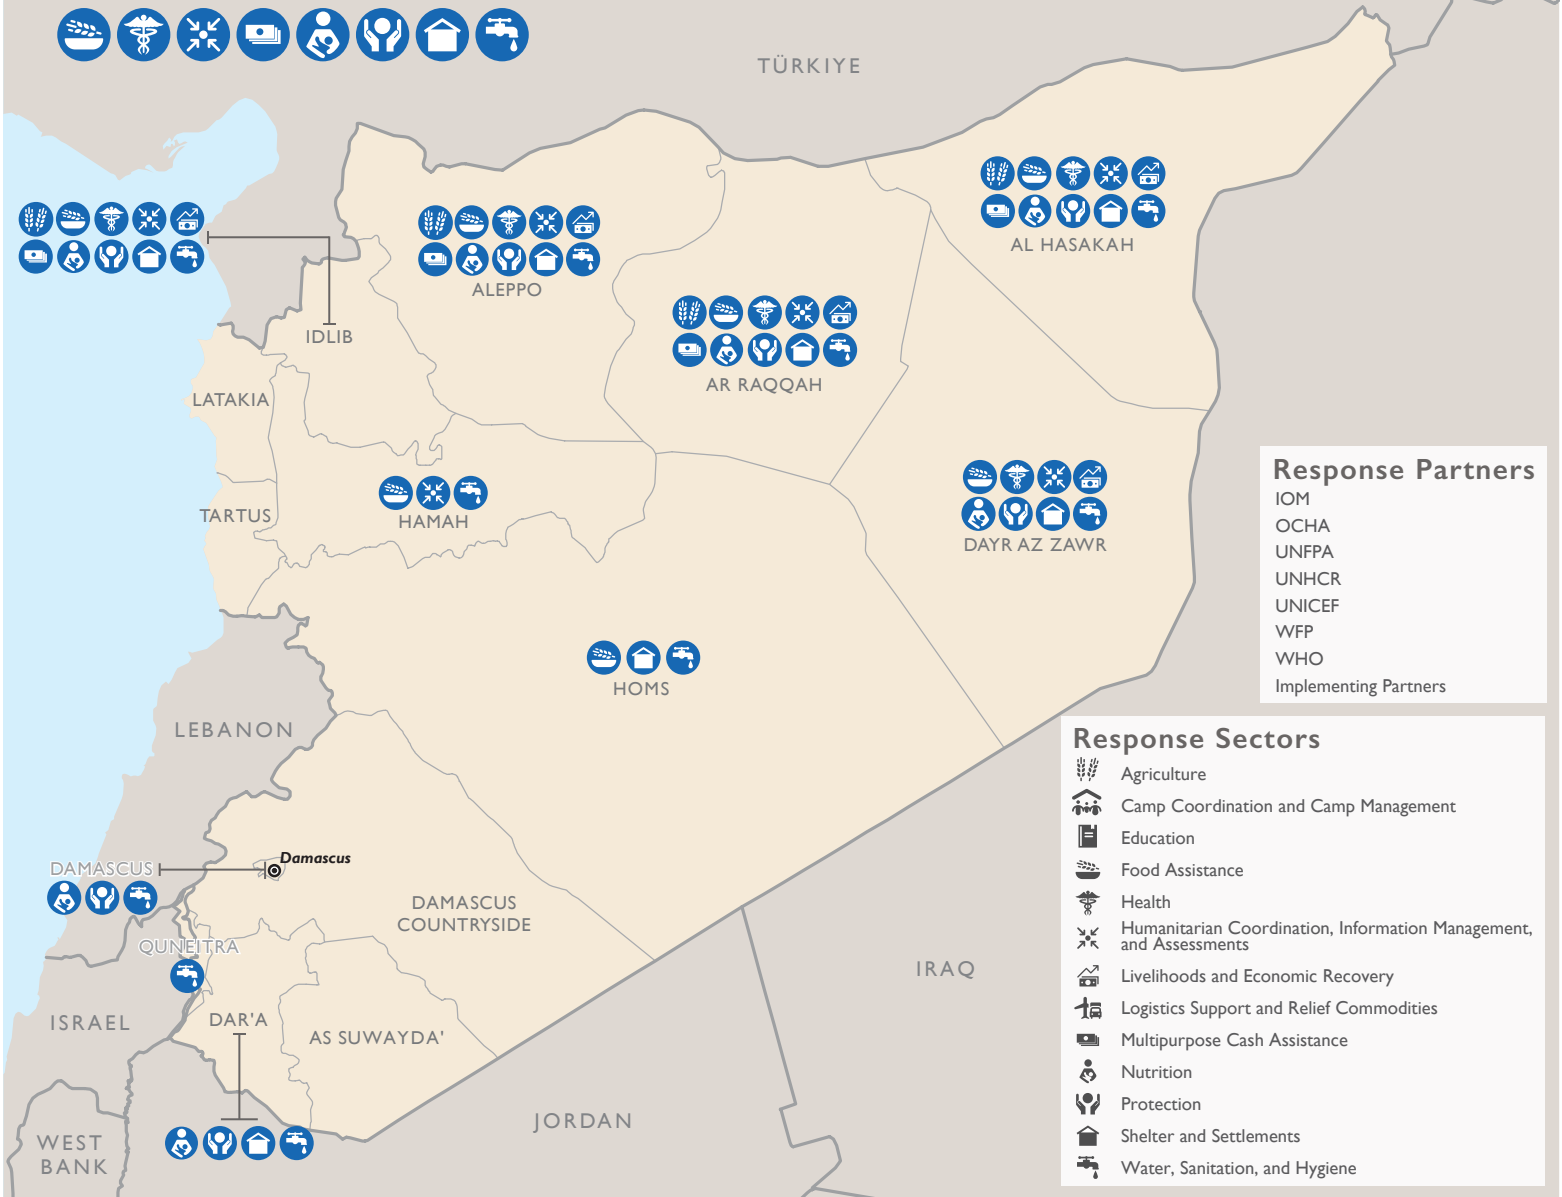

SYRIA COUNTRYWIDE PROGRAMS

This map represents USG-supported humanitarian programs active as of 08/02/24.

Partner activities are contingent upon access to conflict-affected areas and security concerns.

Registered Syrian Refugees In Neighboring Countries

Syria Regional Response Programs