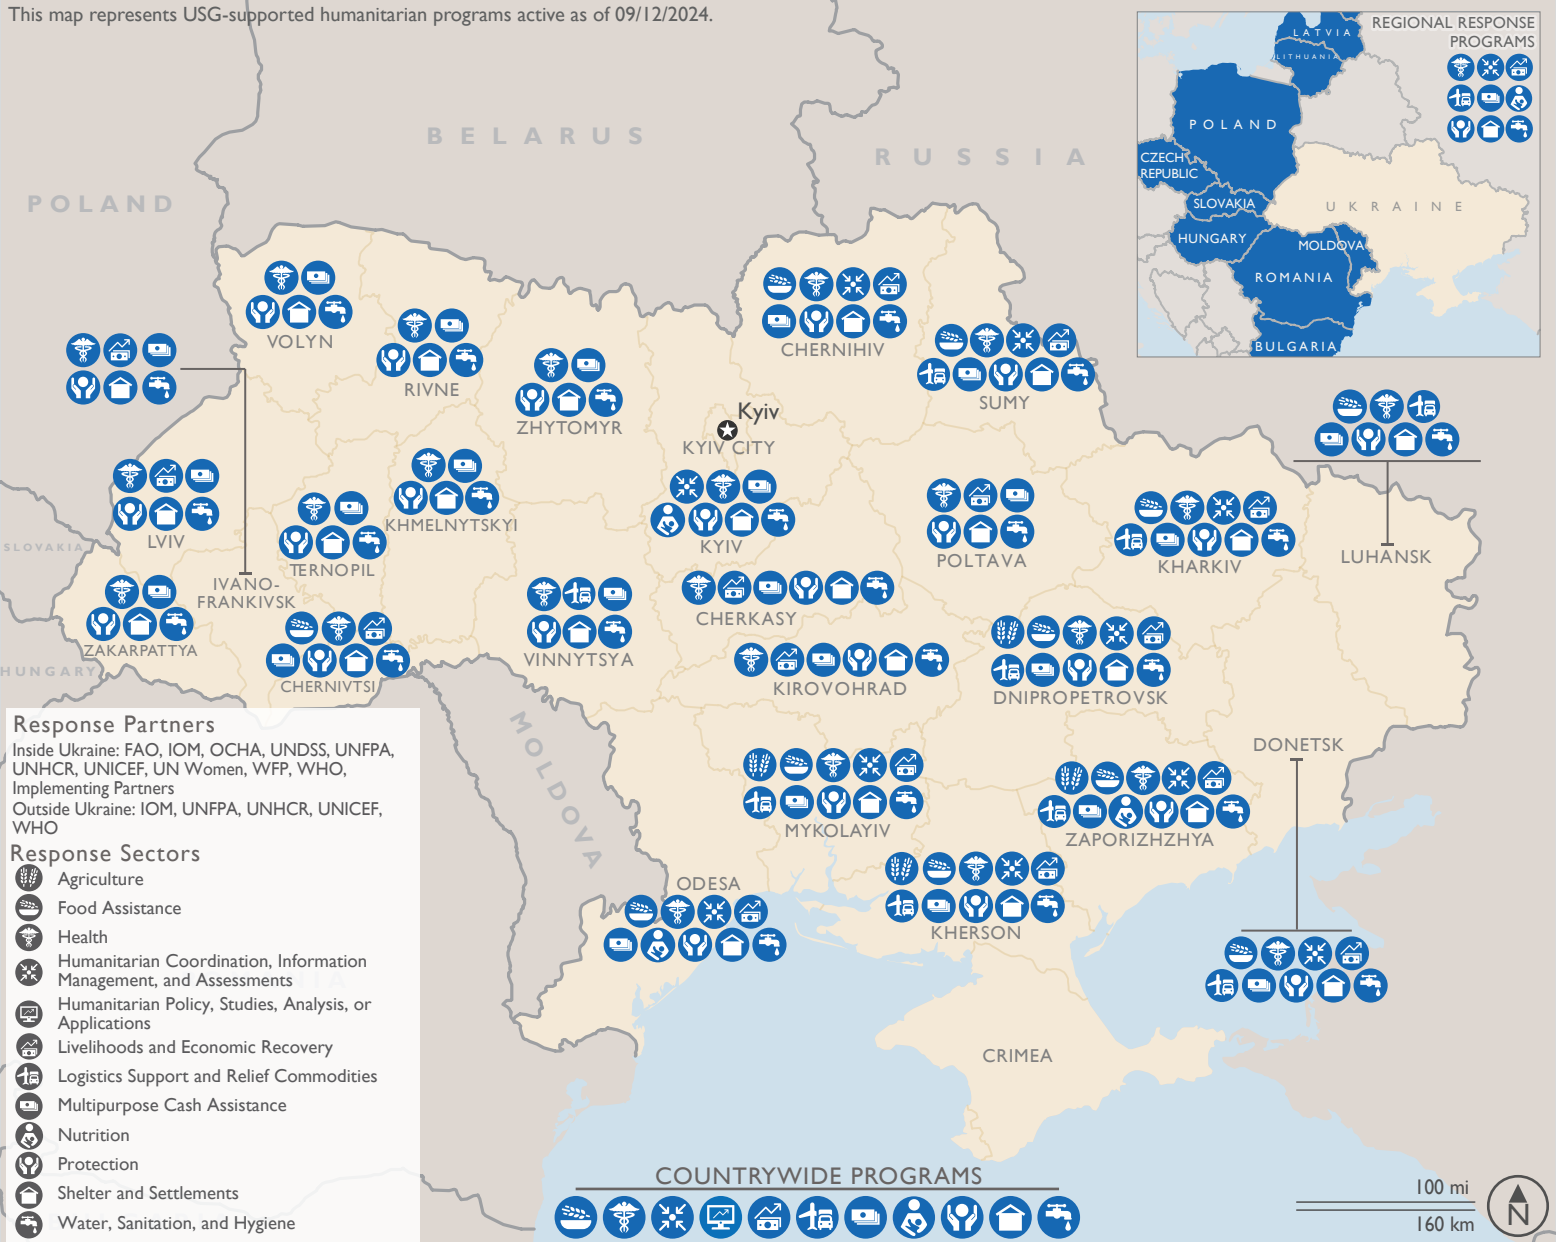

This map represents USG-supported humanitarian programs active as of 09/12/2024.

Icons on the map do not necessarily indicate sustained access to areas and may indicate, for example, single distributions of relief supplies. Humanitarian access to areas controlled by GoR forces and de facto authorities is extremely limited, especially in areas that have come under the control of GoR forces since the February 24 invasion.