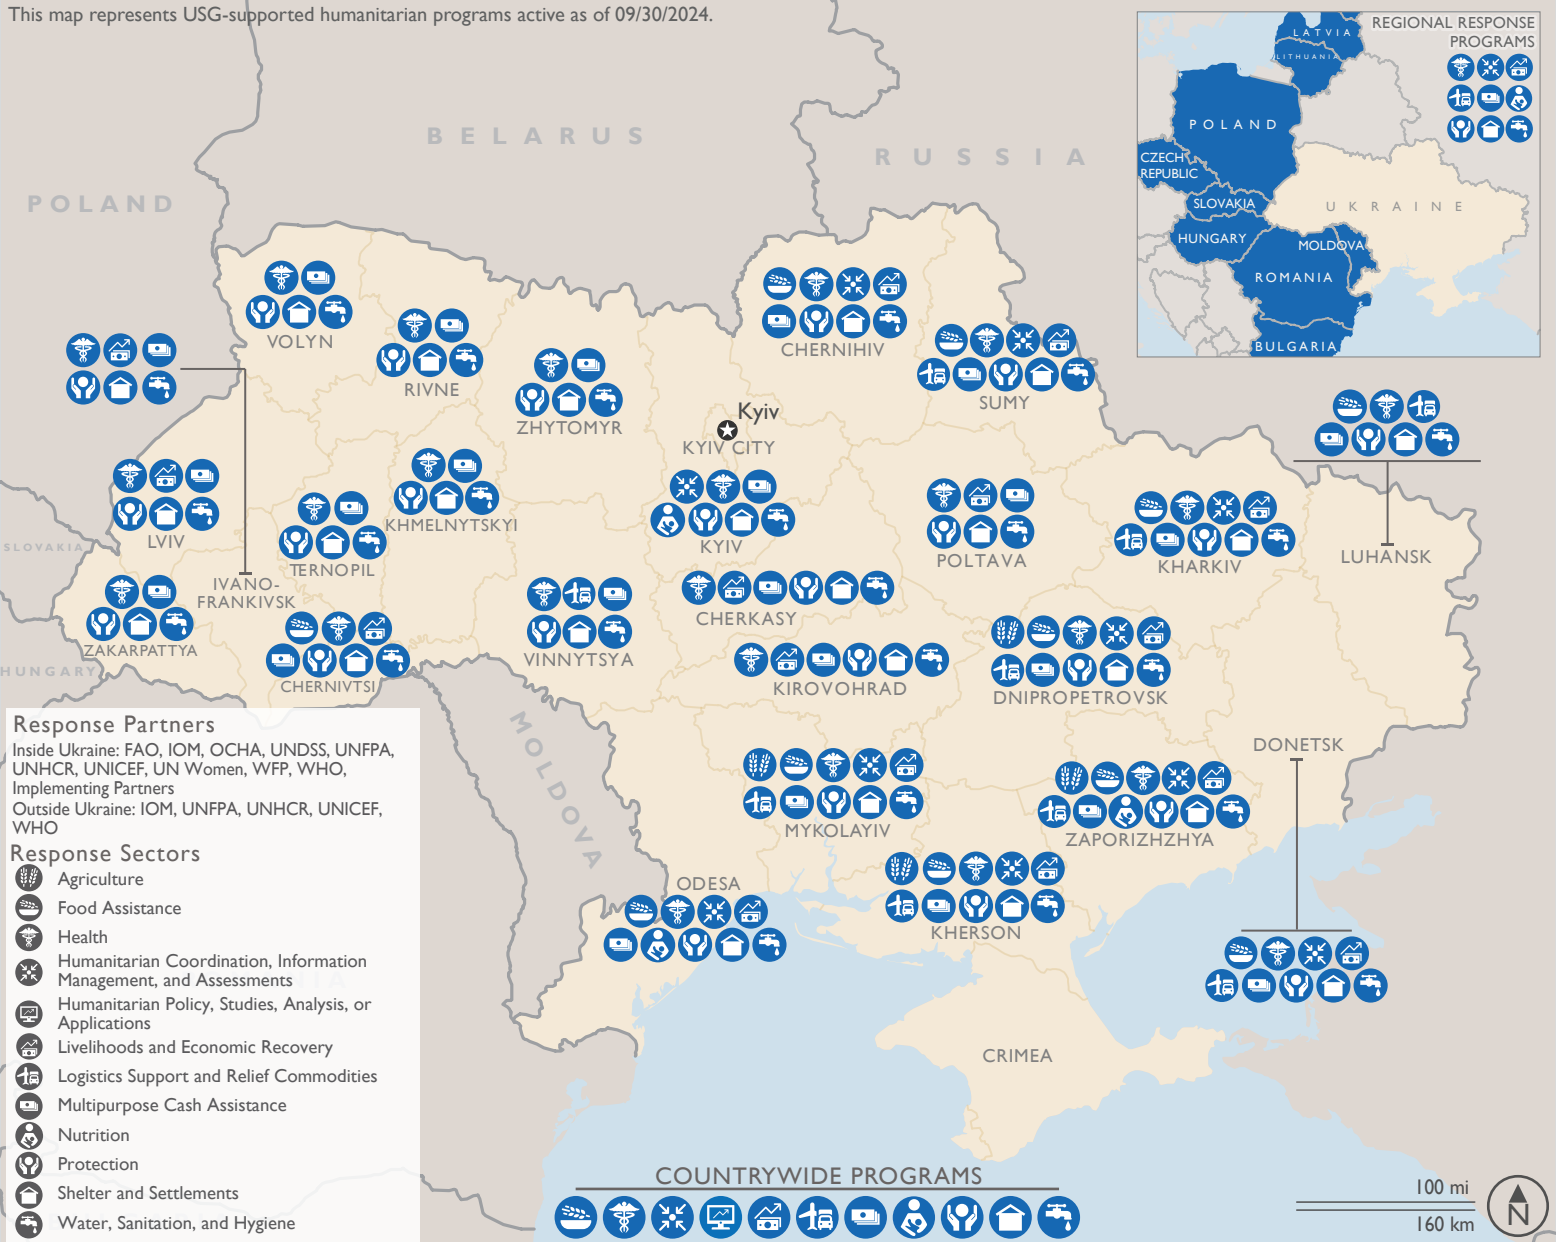

This map represents USG-supported humanitarian programs active as of 09/30/2024.

Icons on the map do not necessarily indicate sustained access to areas and may indicate, for example, single distributions of relief supplies. Humanitarian access to areas controlled by GoR forces and de facto authorities is extremely limited, especially in areas that have come under the control of GoR forces since the February 24 invasion.